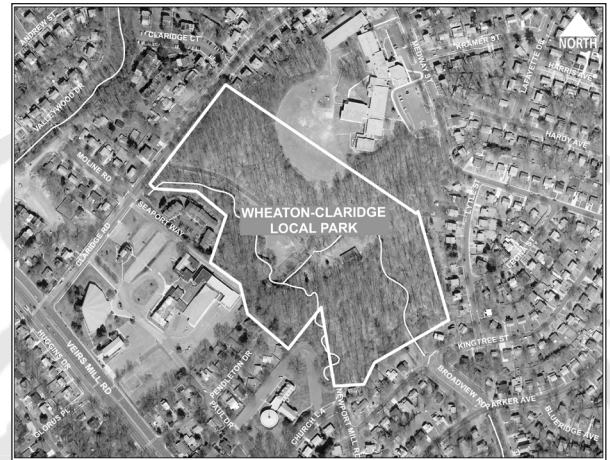

COMMUNITY MEETING

Wheaton-Claridge Local Park Renovation

M-NCPPC Montgomery Parks invites you to participate in a community meeting to present the design, phasing and schedule for the renovation of Wheaton-Claridge Local Park located at 11901 Claridge Road in Wheaton, Maryland.

WHEN: Tuesday, May 12, 2015
TIME: 7:00pm - 9:00pm
**WHERE: Wheaton-Claridge Local Park
Park Activity Building
11901 Claridge Road
Wheaton, MD 20902**

Directions: From Veirs Mill Road turn into Claridge Road. The park entry drive is approximately 800 feet on the right. Claridge Road is off Veirs Mill Road between Georgia Avenue and Connecticut Avenue.