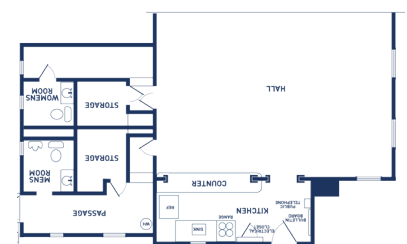

* The maximum capacity numbers shown here refer to standing (not seated) guests.
** Please contact Community Use of Public Facilities (CUPF) at 240-777-2711 to obtain a permit for ballfield use.

LEGEND

- A — **Accessible**
- U — **Usable**, partially accessible. Contact the Permits Office for details.
- D — **Difficult**, steep terrain/restrooms may not be accessible. Contact the Permits Office for details.
- L — **Lighted courts**

Take a Look Before You Book!

All of our buildings are unique and offer different features. This chart is designed to help you identify which building will best satisfy your needs. We encourage you to visit the Park Activity Building you've chosen before reserving and paying for the rental.

Maximum building capacities are strictly enforced, so be sure to reserve a building large enough to accommodate your group size. **Each building features a kitchen, refrigerator, warming oven and restrooms.**

Photos and floorplans of Park Activity Buildings are available at www.ParkPermits.org

**PARK PERMITS OFFICE
LOCATION AND HOURS**

Montgomery Parks Parkside Headquarters
9500 Brunett Ave., Silver Spring, MD 20901
301-495-2525
Monday-Friday 8:30am-5pm

SAVE TIME!
Check Availability and
Book Online 24/7 at
ParkPermits.org

ParkPermits.org