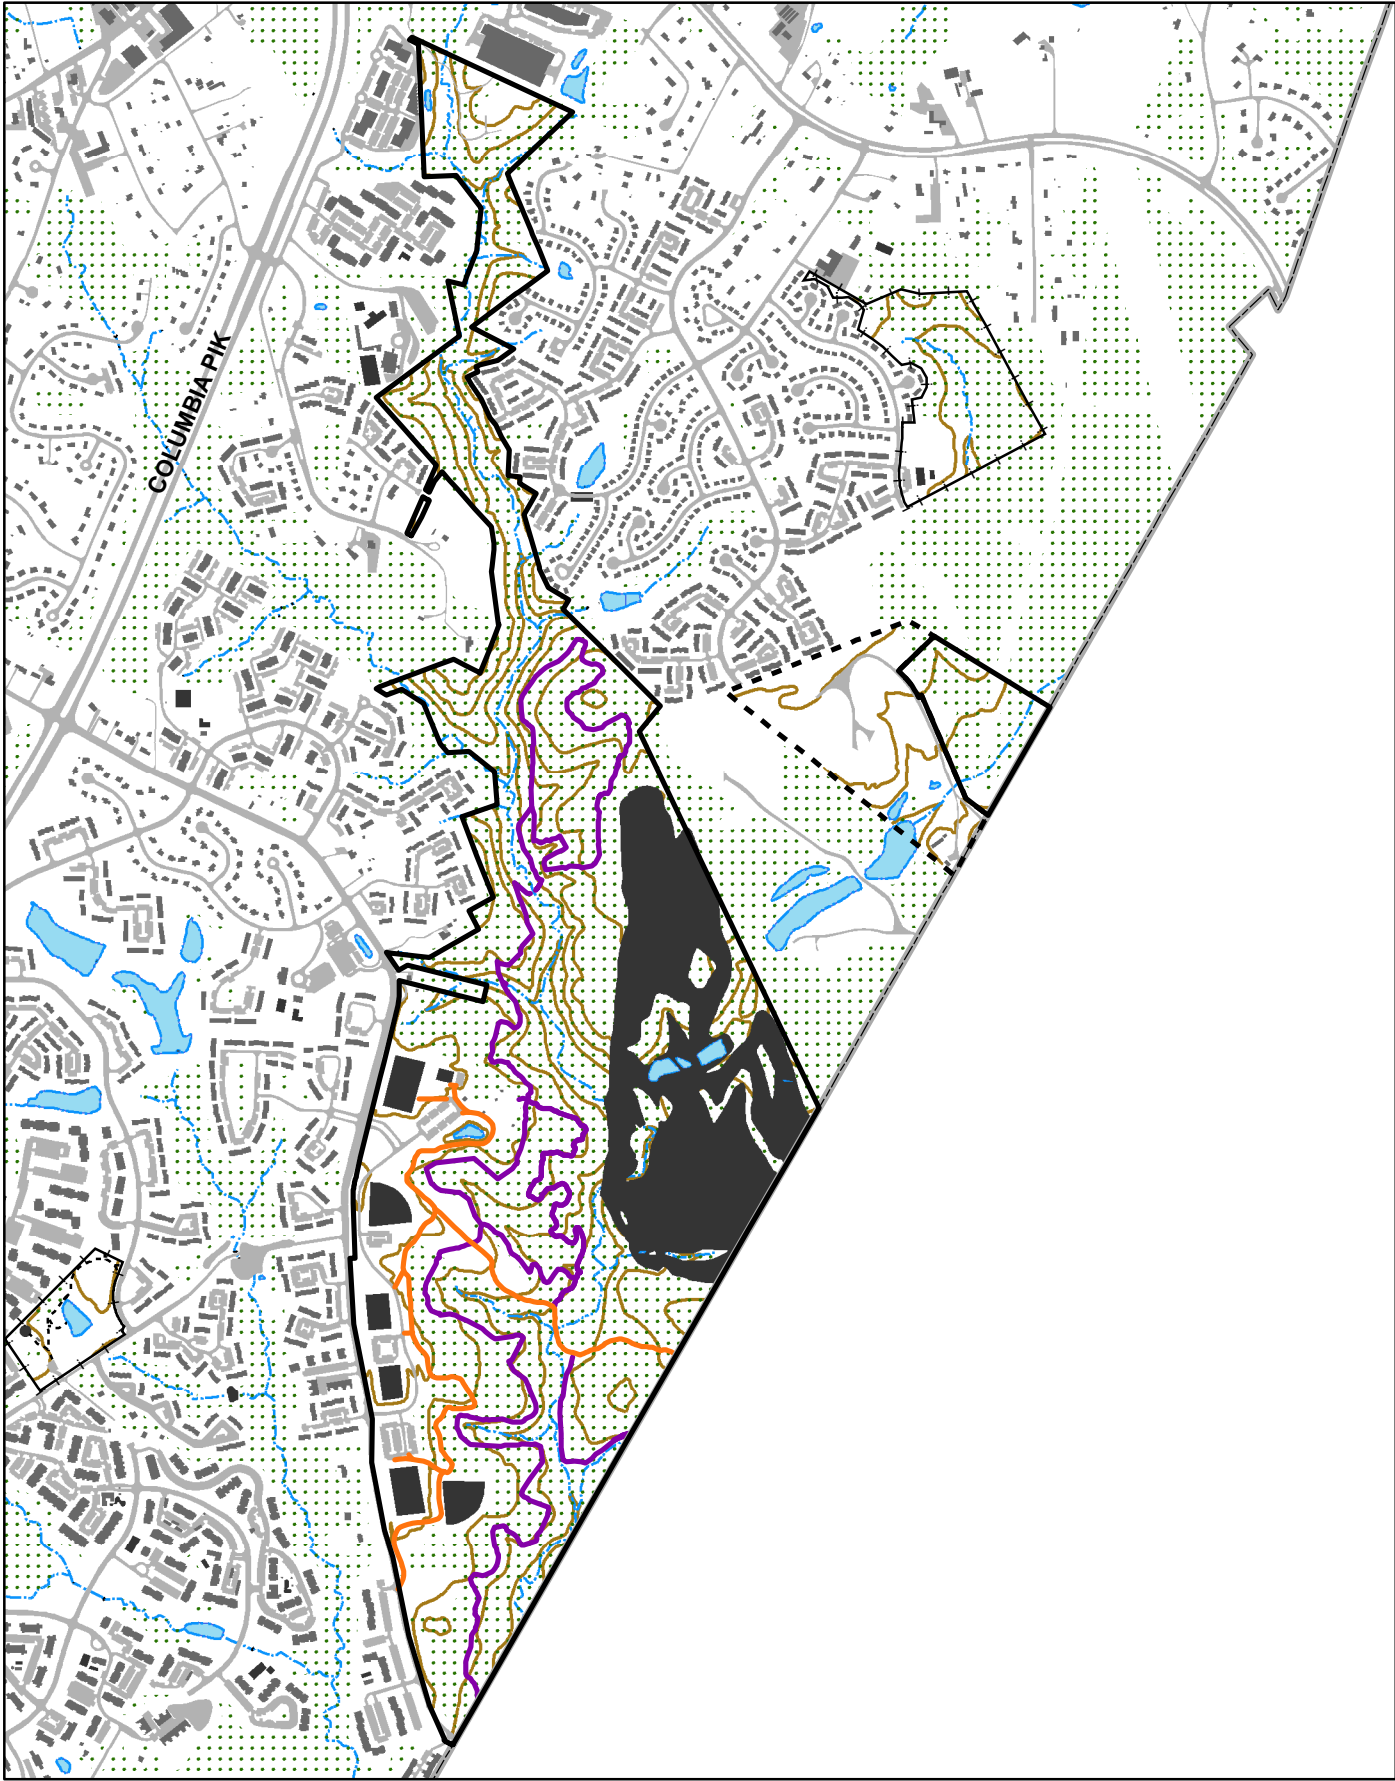

# Fairland Recreational Park

3928 Greencastle Road, Fairland, MD 20866

MANCPPC  Acreage 362.152  
Facility Code G04

Region N  
Area OM

Date 05-09-2007