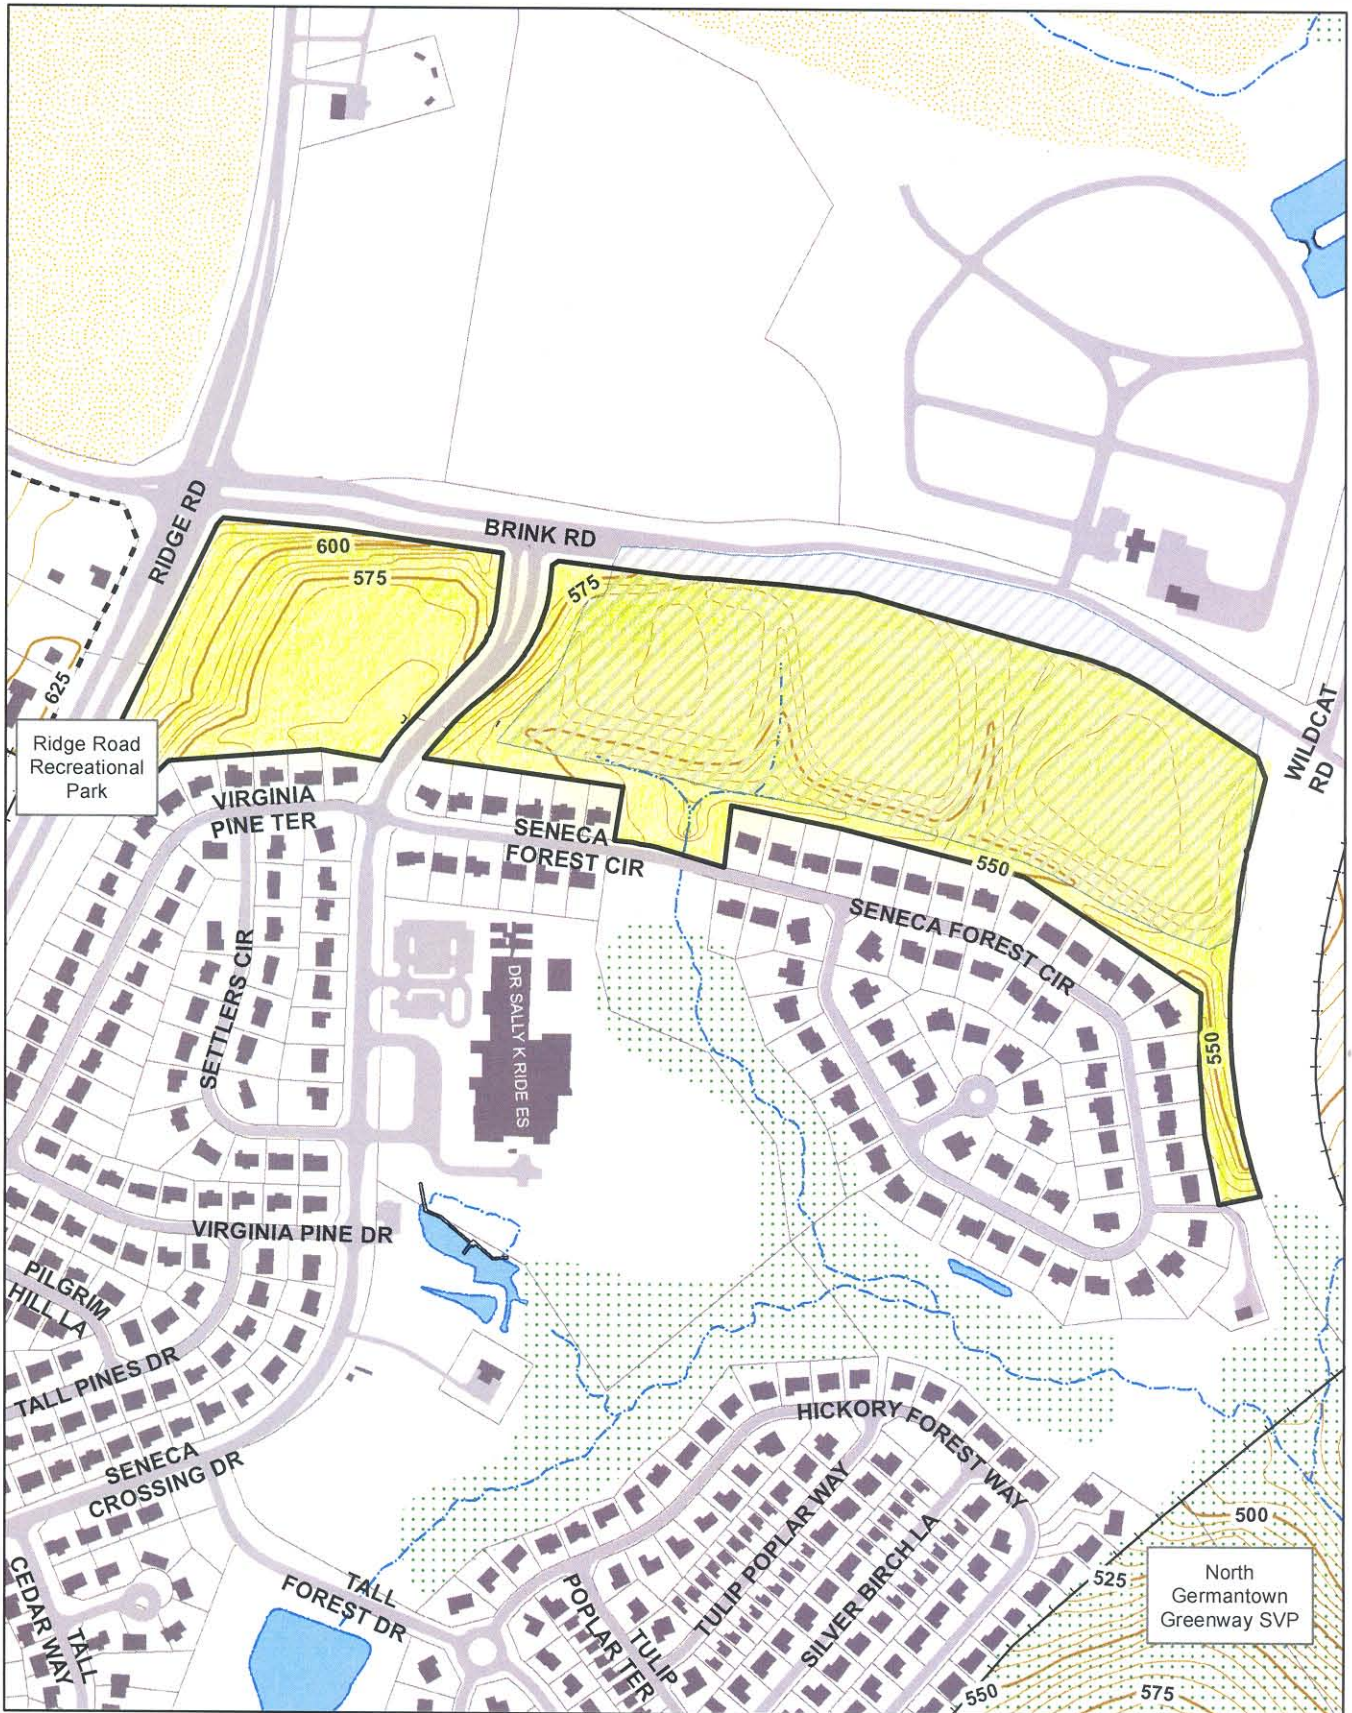

Seneca Crossing LP

11400 Brink Road, Germantown, MD 20876

MANCTPWC  Acreage 28.144
 Facility Code F18

Region N
 Area LB

Date 07-03-2007