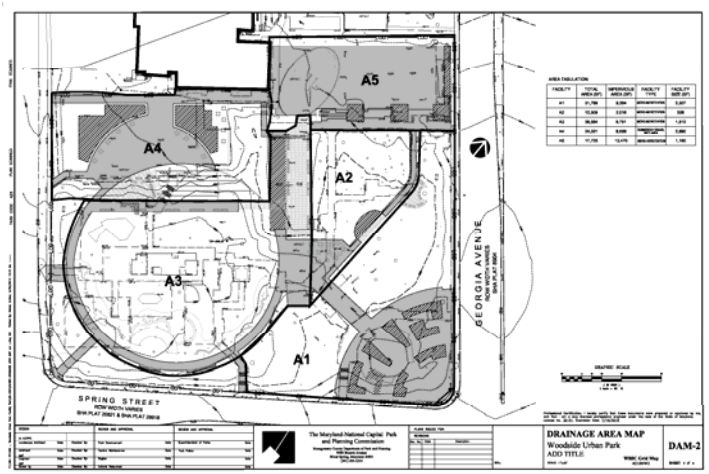

Concept C

Concept C

Concept C

Water

Concept C

Gateway Plaza

Stephen Epler Hall

Freedom Tower Rendering

Bryan Park

Play

Tate Museum, England

Safe Zone

Z-Stream

Tarax Play Sculpture

Bridge Terrace

Pierce County Environmental, WA