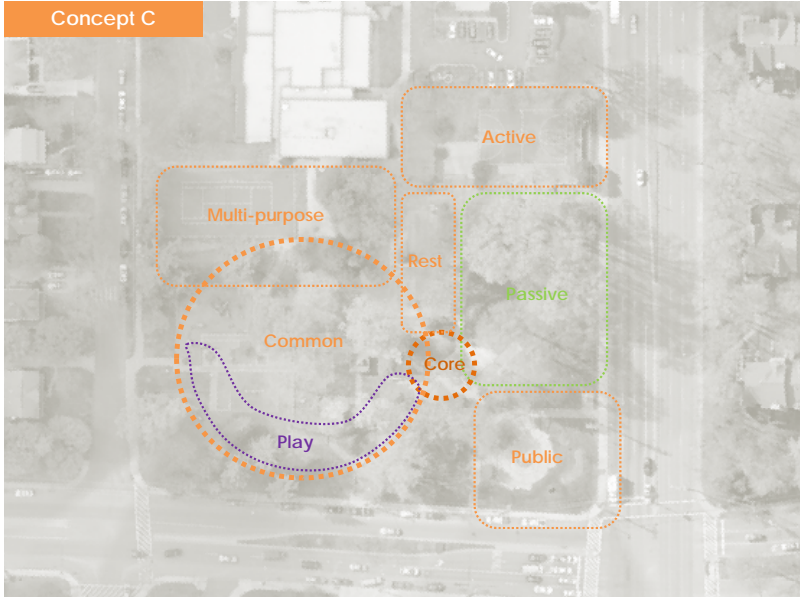

Concept C

Concept C

Concept C

Water

Concept C

Gateway Plaza

Stephen Epler Hall

Freedom Tower Rendering

Bryan Park

Play

Tate Museum, England

Safe Zone

Z-Stream

Tarax Play Sculpture

Bridge Terrace

Pierce County Environmental, WA

Stormwater Garden

The Dell, VA

Tanner Springs Park

Gannette Cooperation

Tanner Springs Park

Concession / Restroom

Roger Wade Studios

Nature Center, Netherlands

ZEP Leisure Park, Netherlands

Transition Plaza

Bryant Park, NY, Olin

Paley Park