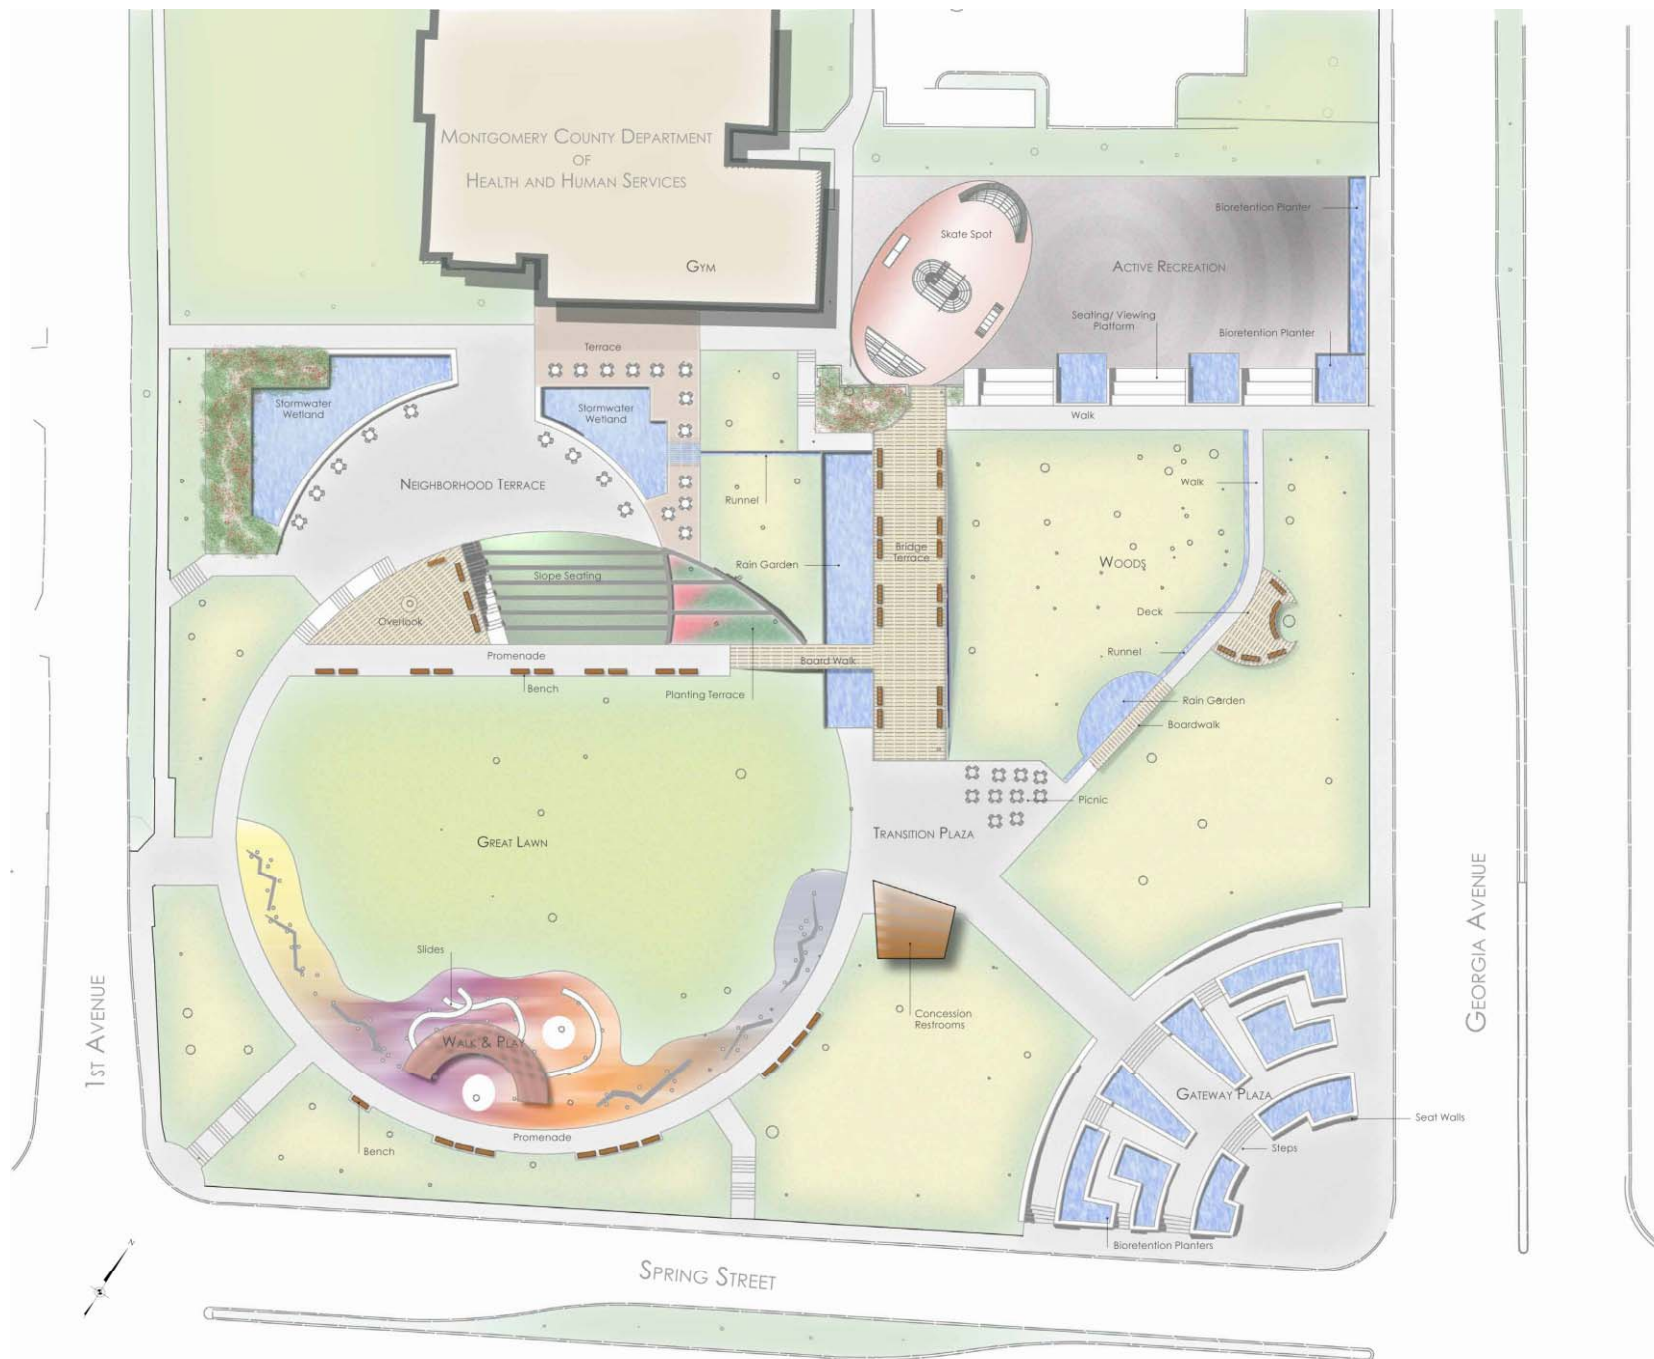

Concept C

Concept C

Concept C

Water

Concept C

Gateway Plaza

Stephen Epler Hall

Freedom Tower Rendering

Bryan Park

Play

Tate Museum, England

Safe Zone

Z-Stream

Tarax Play Sculpture

Bridge Terrace

Pierce County Environmental, WA

Stormwater Garden

The Dell, VA

Tanner Springs Park

Gannette Cooperation

Tanner Springs Park

Concession / Restroom

Roger Wade Studios

Nature Center, Netherlands

ZEP Leisure Park, Netherlands

Transition Plaza

Bryant Park, NY, Olin

Paley Park