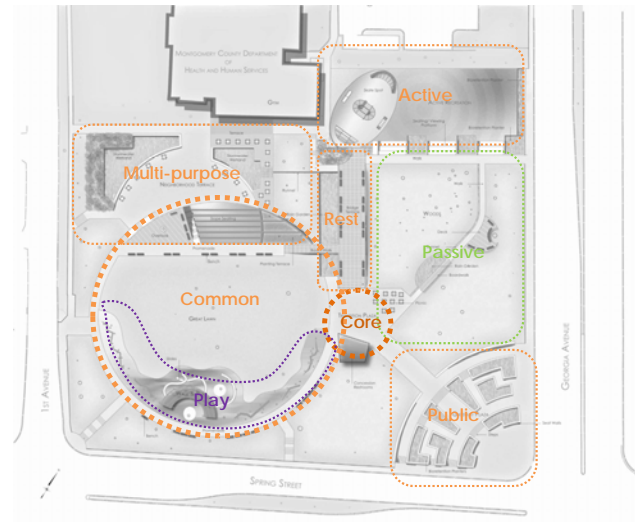

Concept C

Concept C

Concept C

Water

Concept C

Gateway Plaza

Stephen Epler Hall

Freedom Tower Rendering

Bryan Park

Play

Tate Museum, England

Safe Zone

Z-Stream

Tarax Play Sculpture

Bridge Terrace

Pierce County Environmental, WA

Stormwater Garden

The Dell, VA

Tanner Springs Park

Gannette Cooperation

Tanner Springs Park

Concession / Restroom

Roger Wade Studios

Nature Center, Netherlands

ZEP Leisure Park, Netherlands

Transition Plaza

Bryant Park, NY, Olin

Paley Park