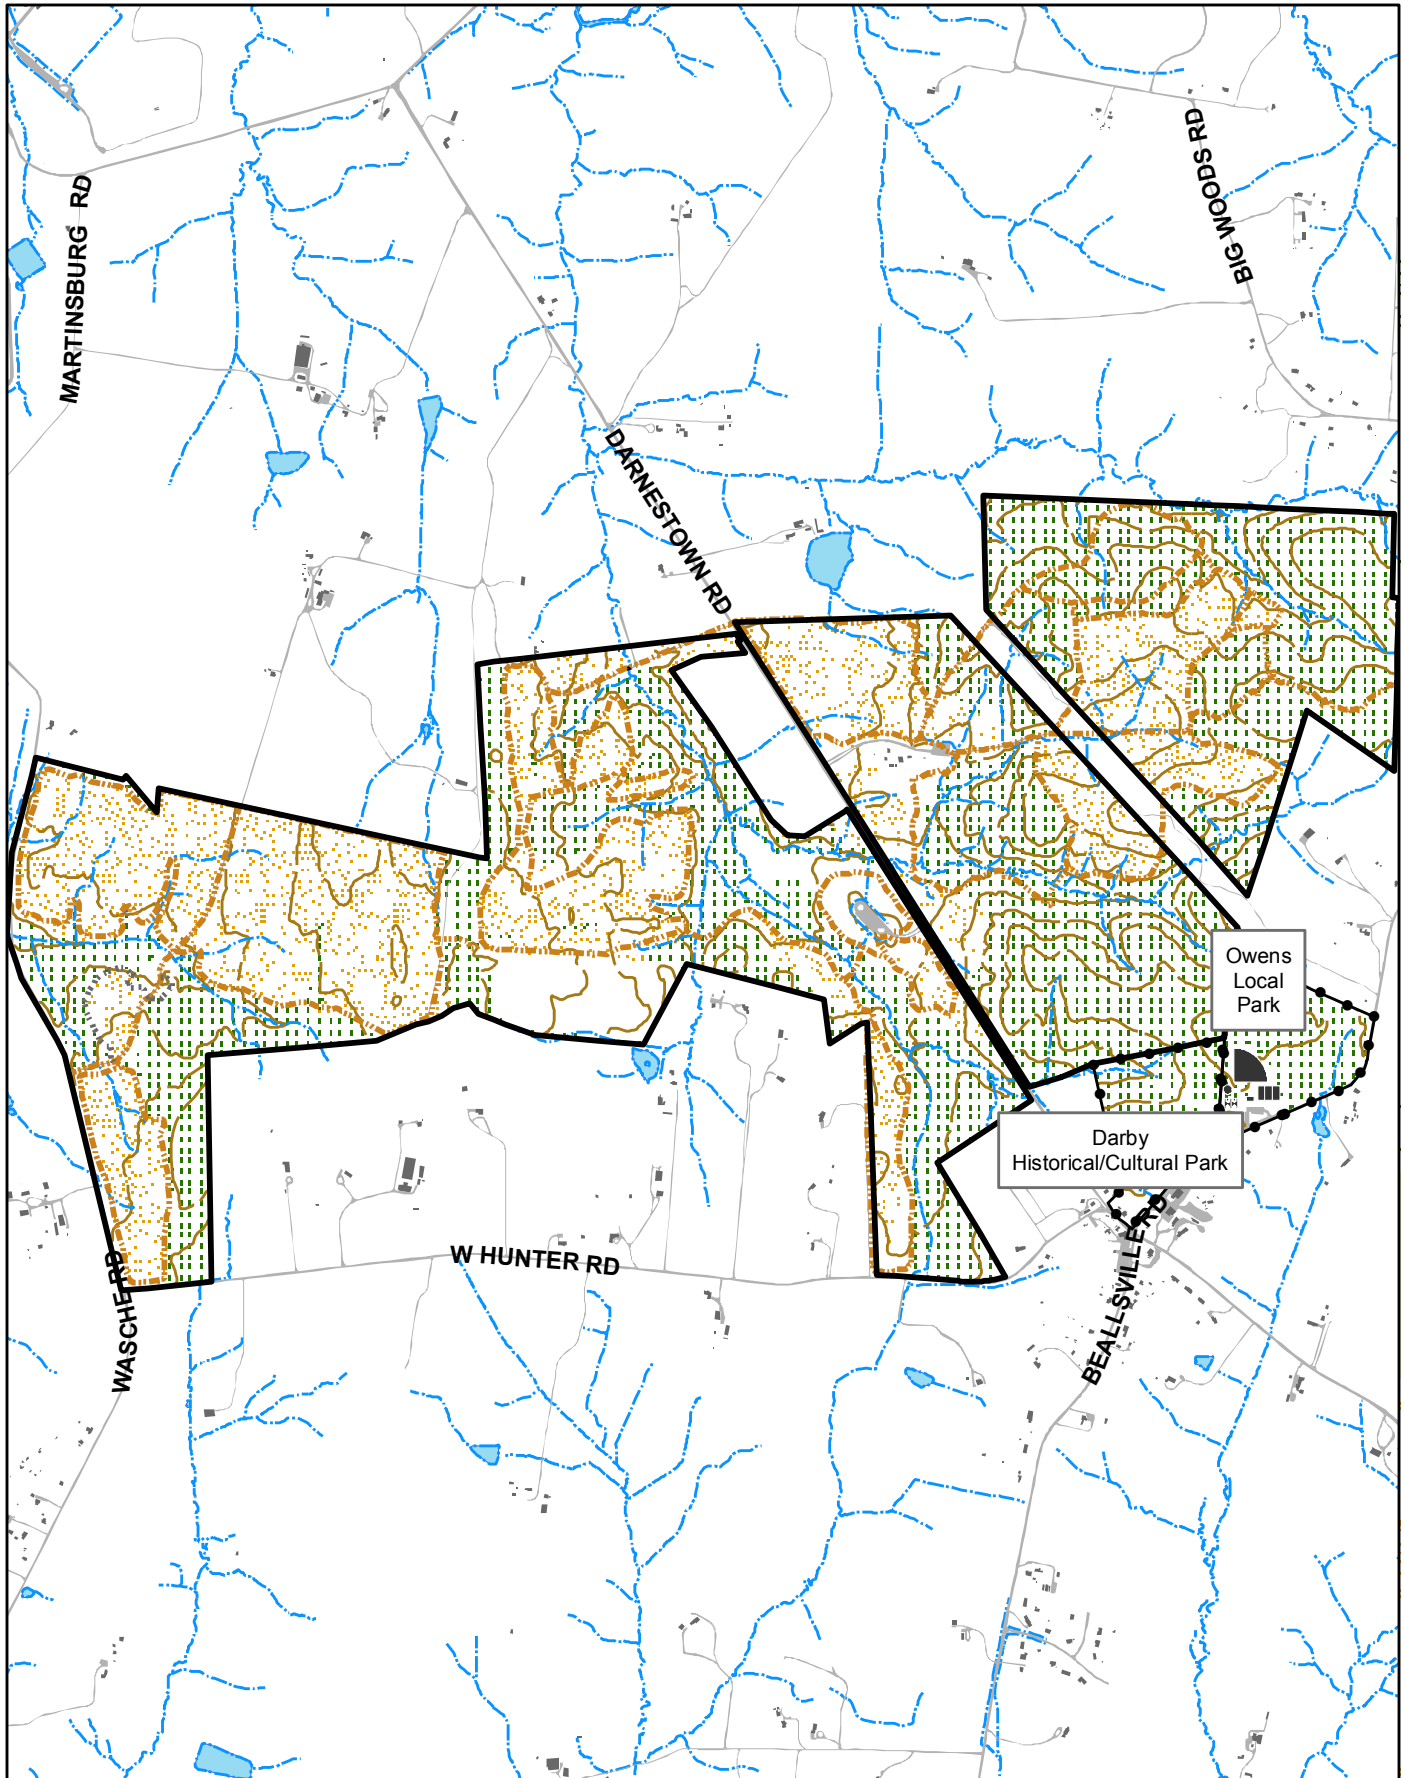

Woodstock Equestrian Park

20207 Darnestown Rd., Beallsville, MD 20839

MANCPFC Acreage 862.43
Facility Code L14

Region N
Area BH

Date 11-18-2011