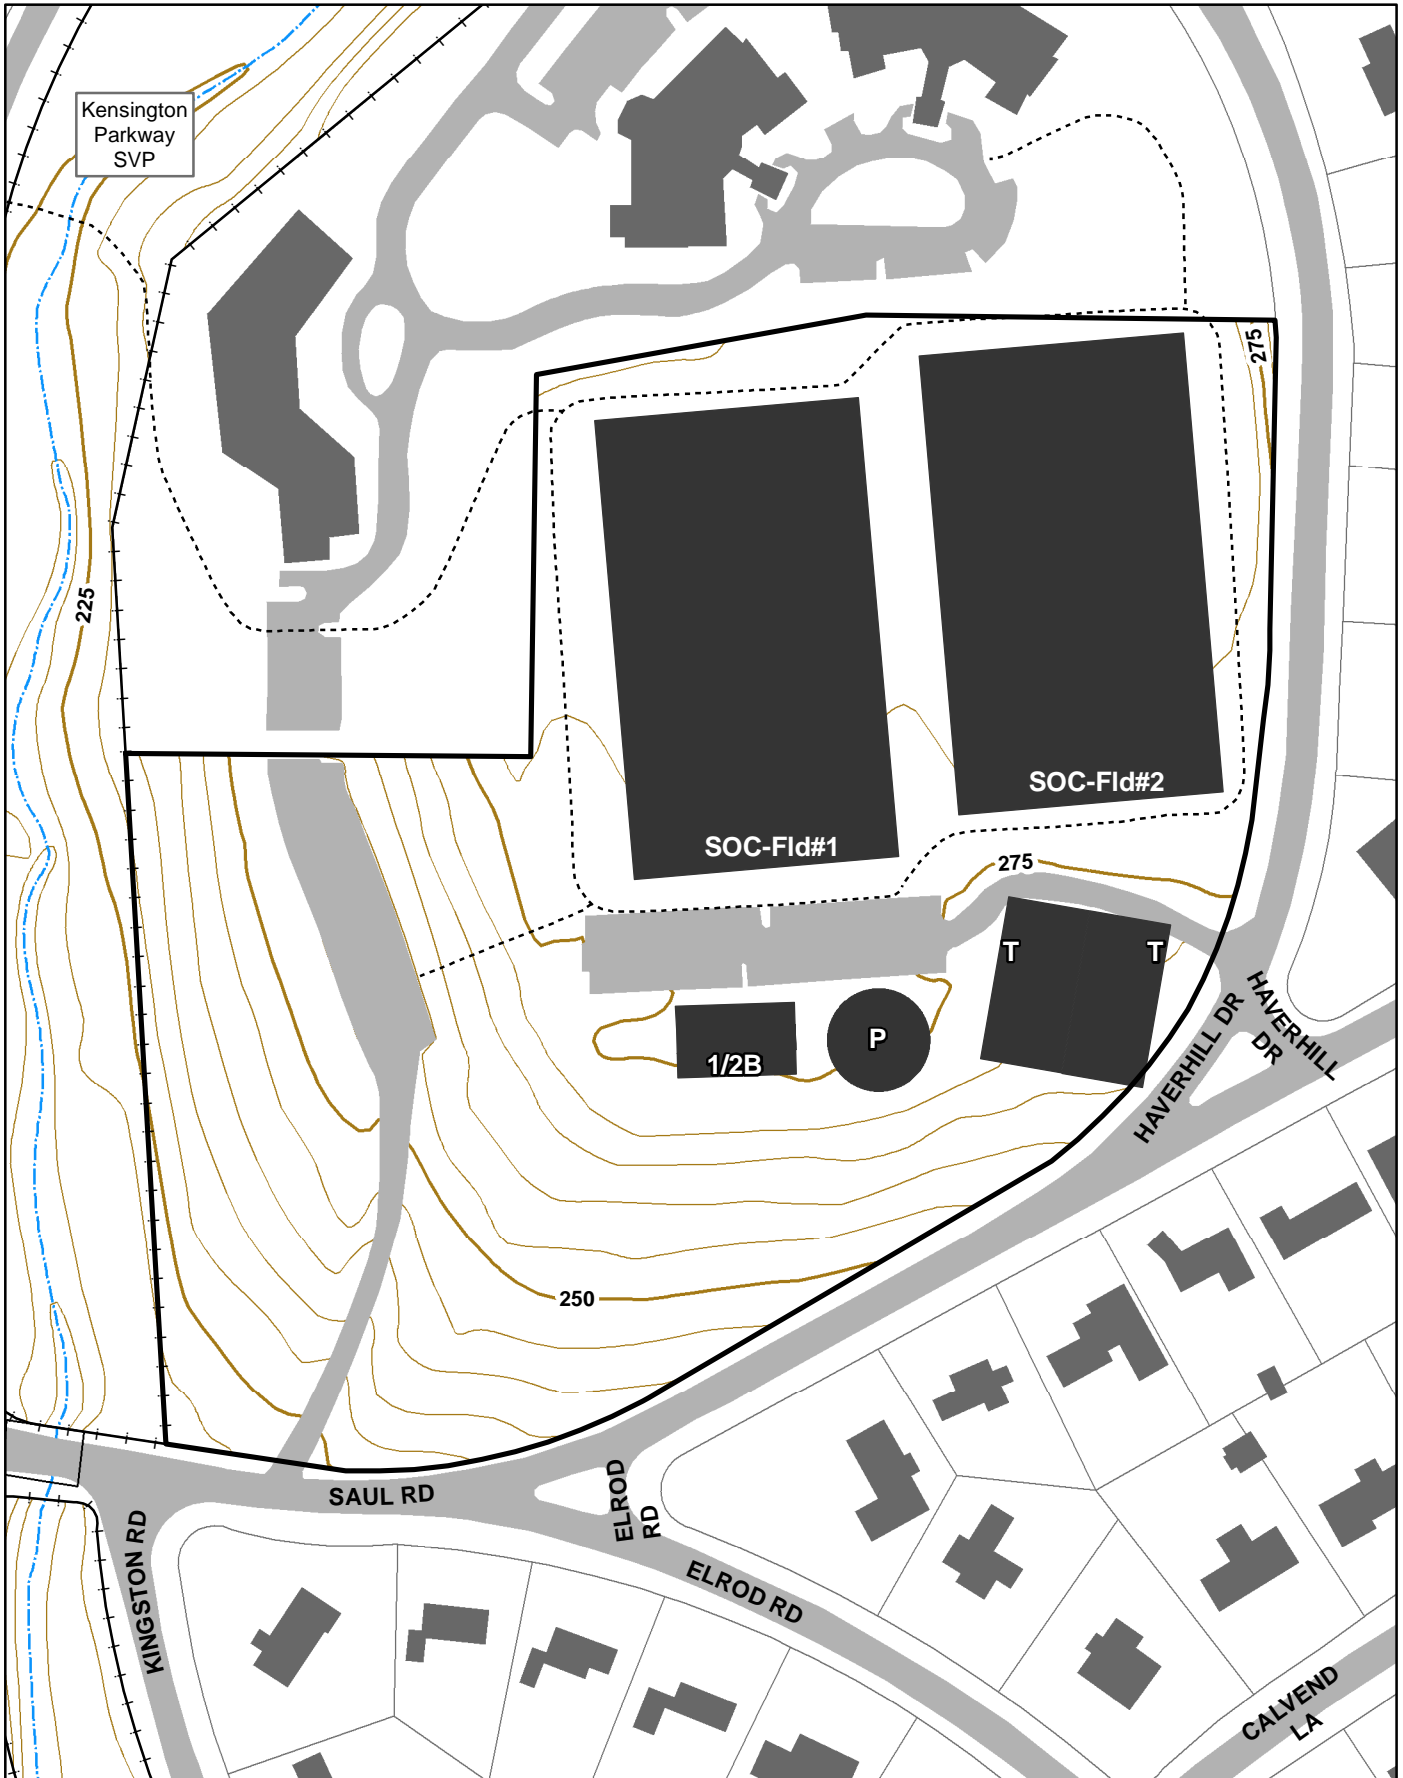

Rock Creek Hills LP

3701 Saul Road, Kensington, MD 20895

MANCPPC  Acreage 13.087
Facility Code M37

Region S
Area MB

Date 07-03-2007