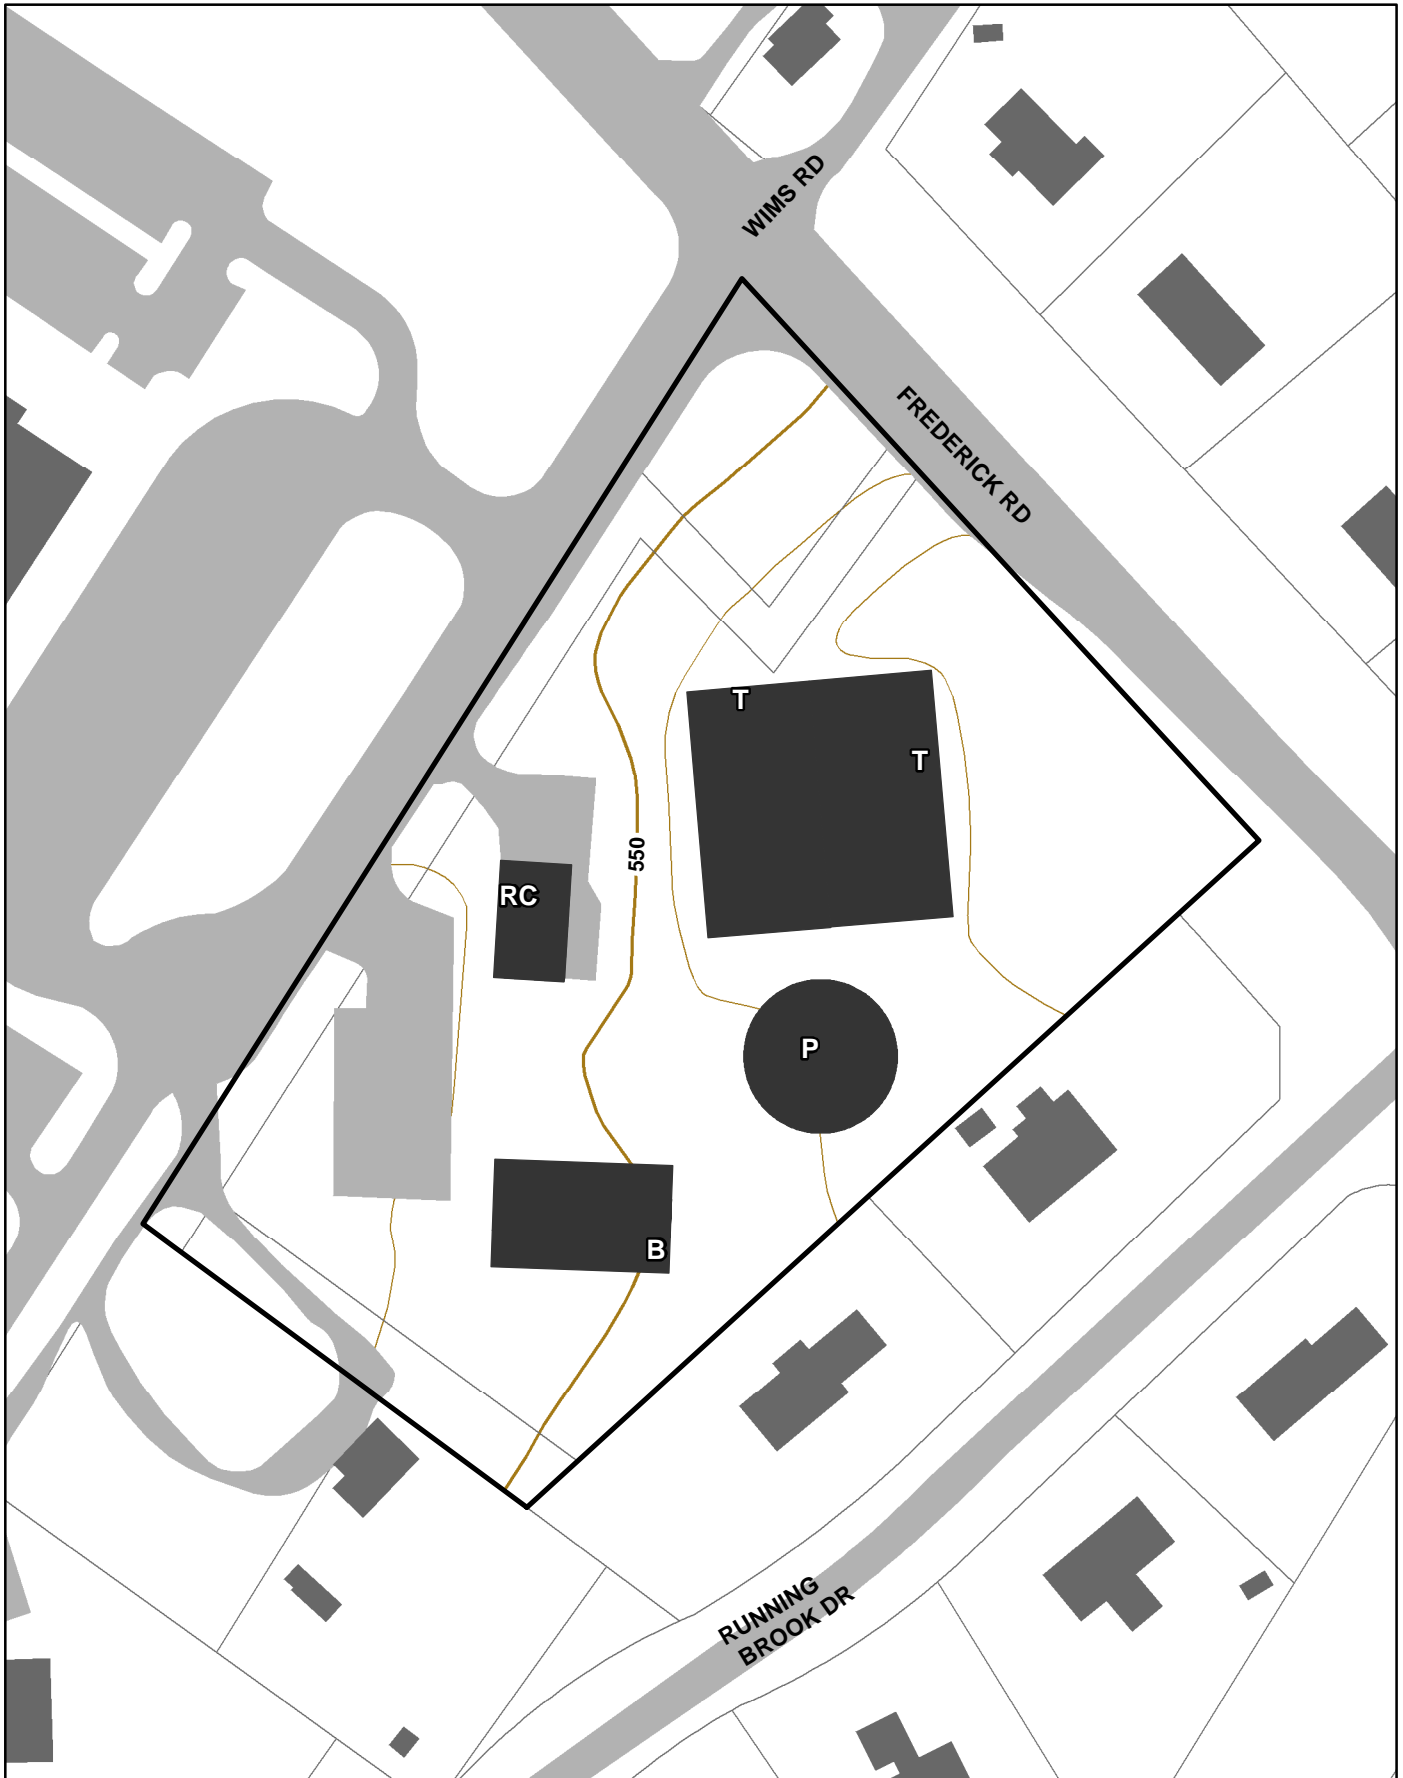

# Clarksburg NP

22501 Weems Road at Route 355, Clarksburg, MD 20817

M&C/PPC  Acreage 4.017  
Facility Code E47

Region N  
Area LB

Date 06-29-2007