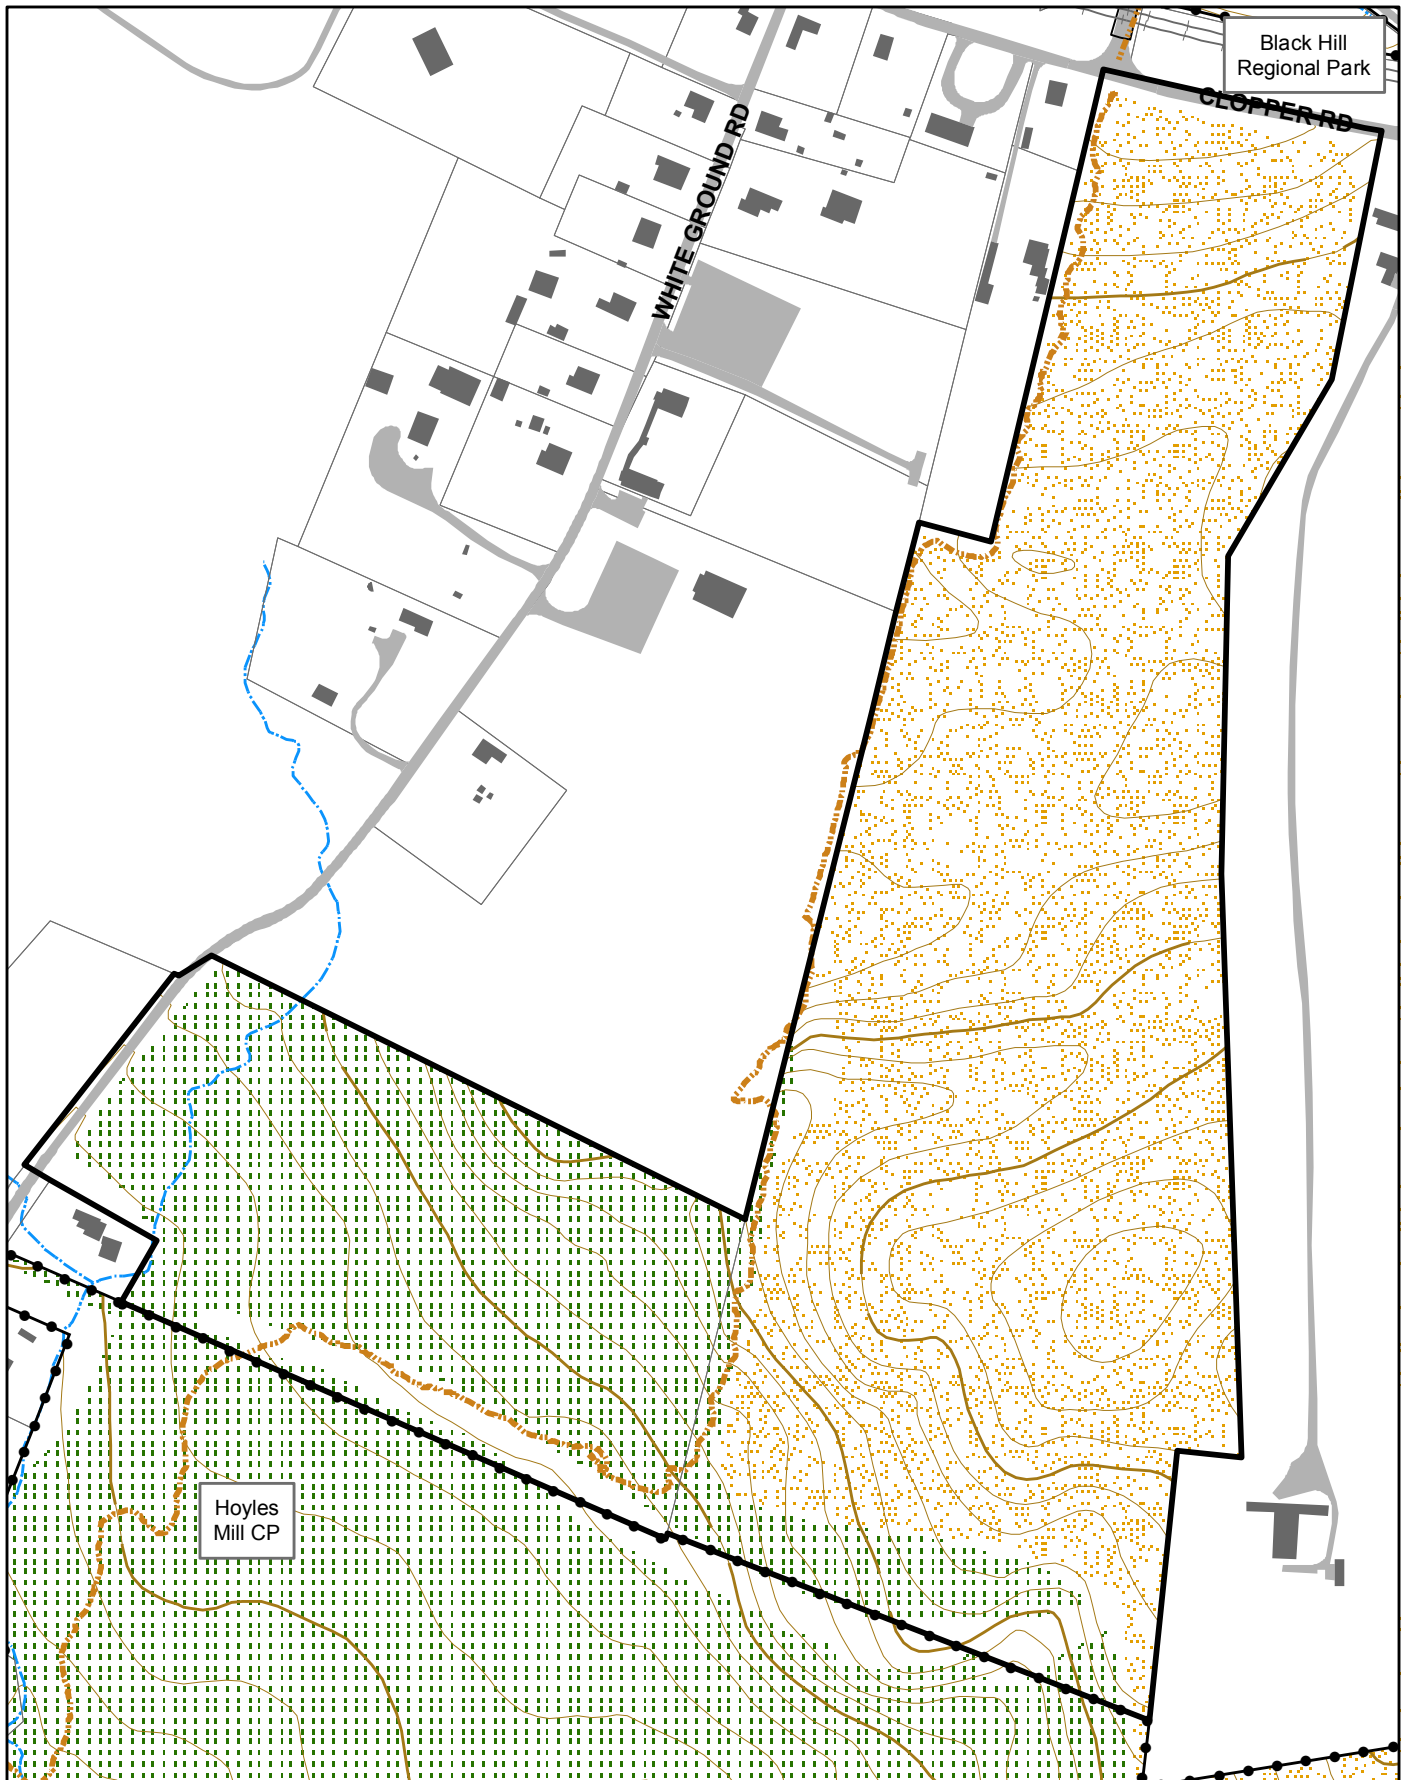

Boyds LP

Clopper Road, Boyds, MD 20841

MANCPFC Acreage 46.3
Facility Code F21

Region N
Area BH

Date 11-16-2011