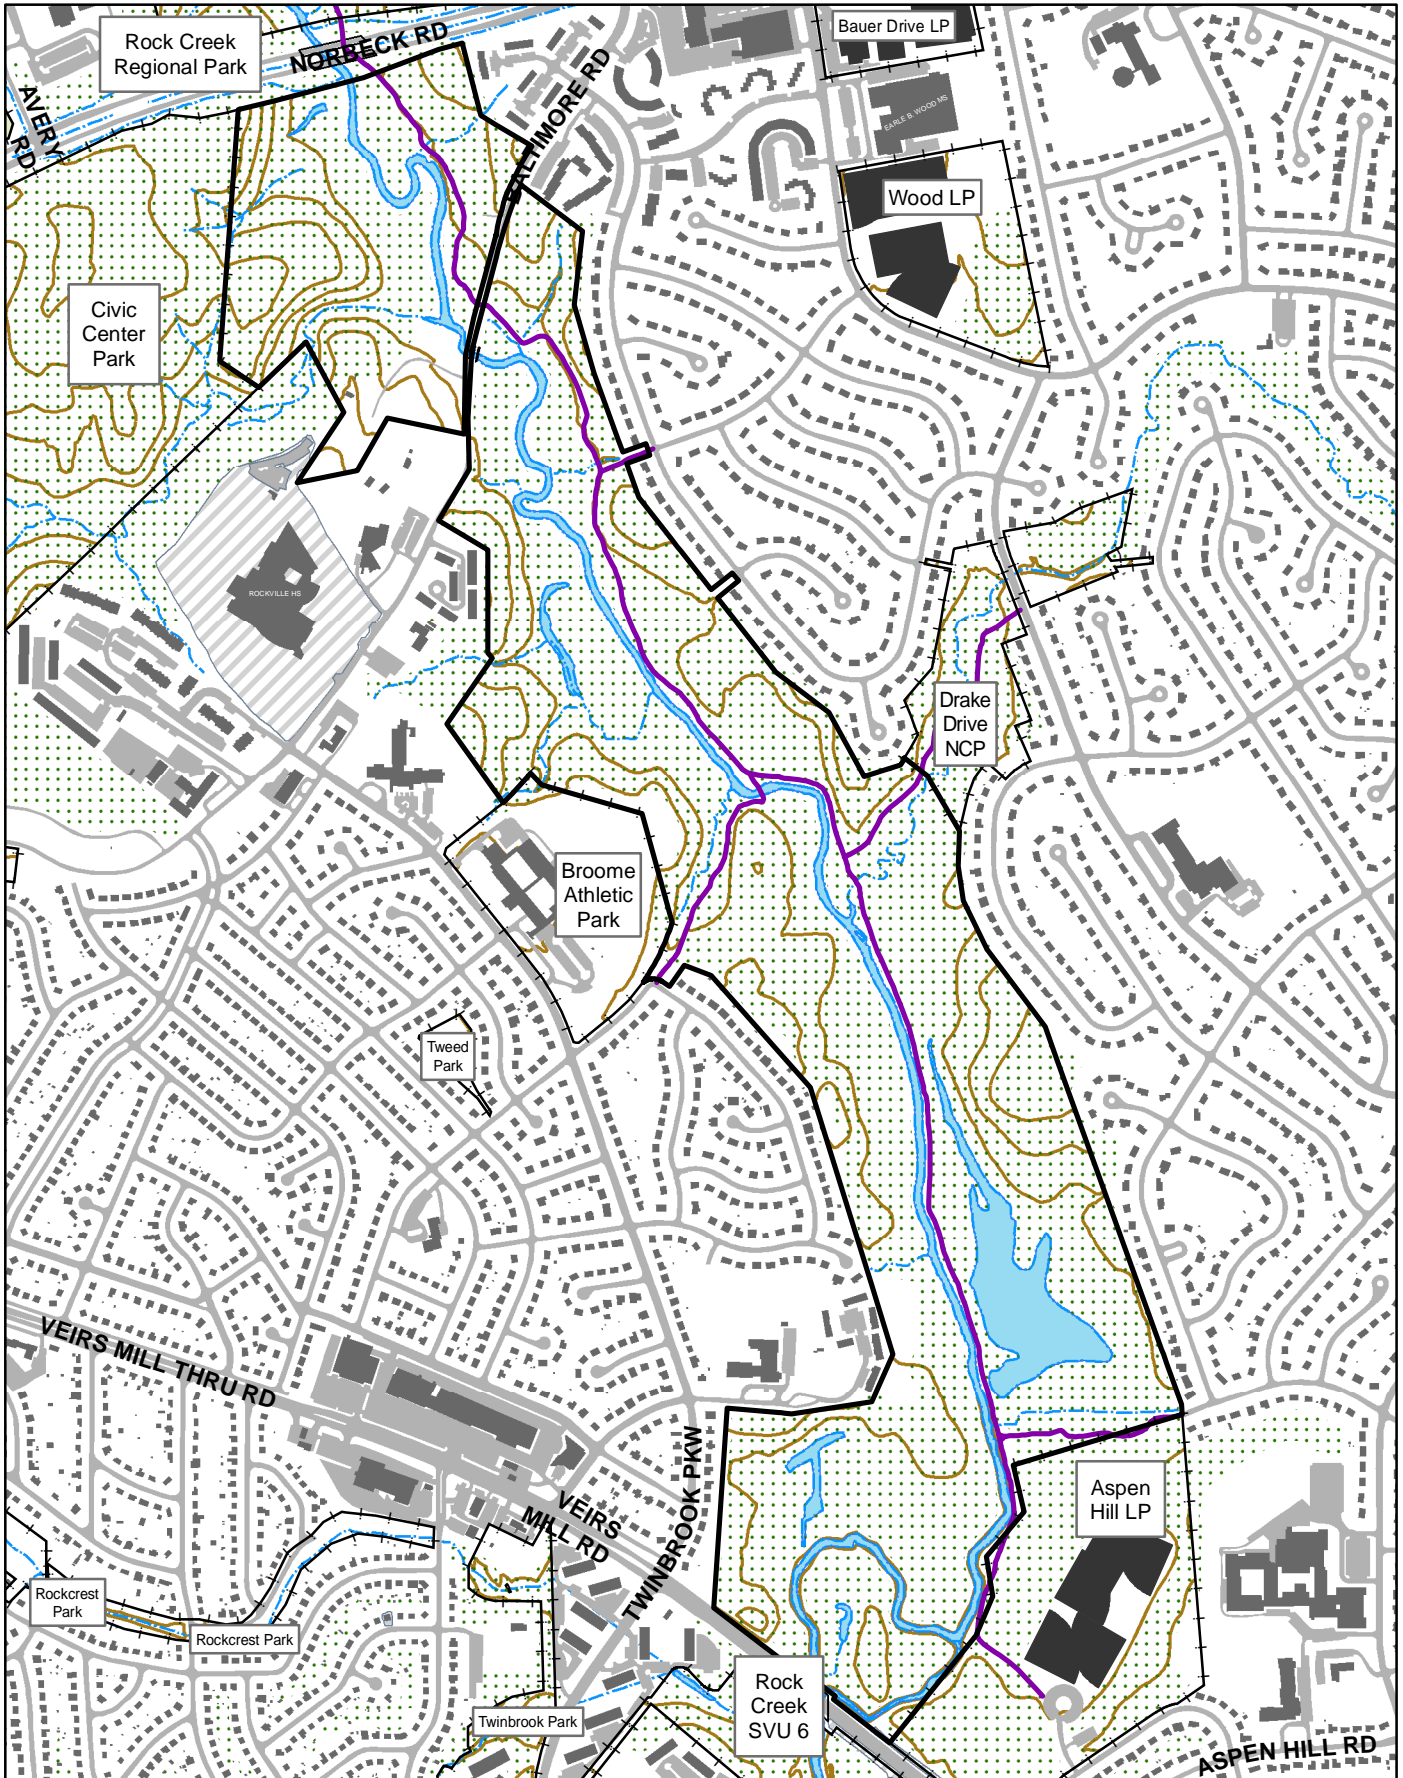

Rock Creek SVU 7

Veirs Mill Road N.W. to Baltimore Road, Aspen Hill, MD 20851

MANCPPC  Acreage 260.057
Facility Code P51

Region S
Area WH

Date 07-03-2007