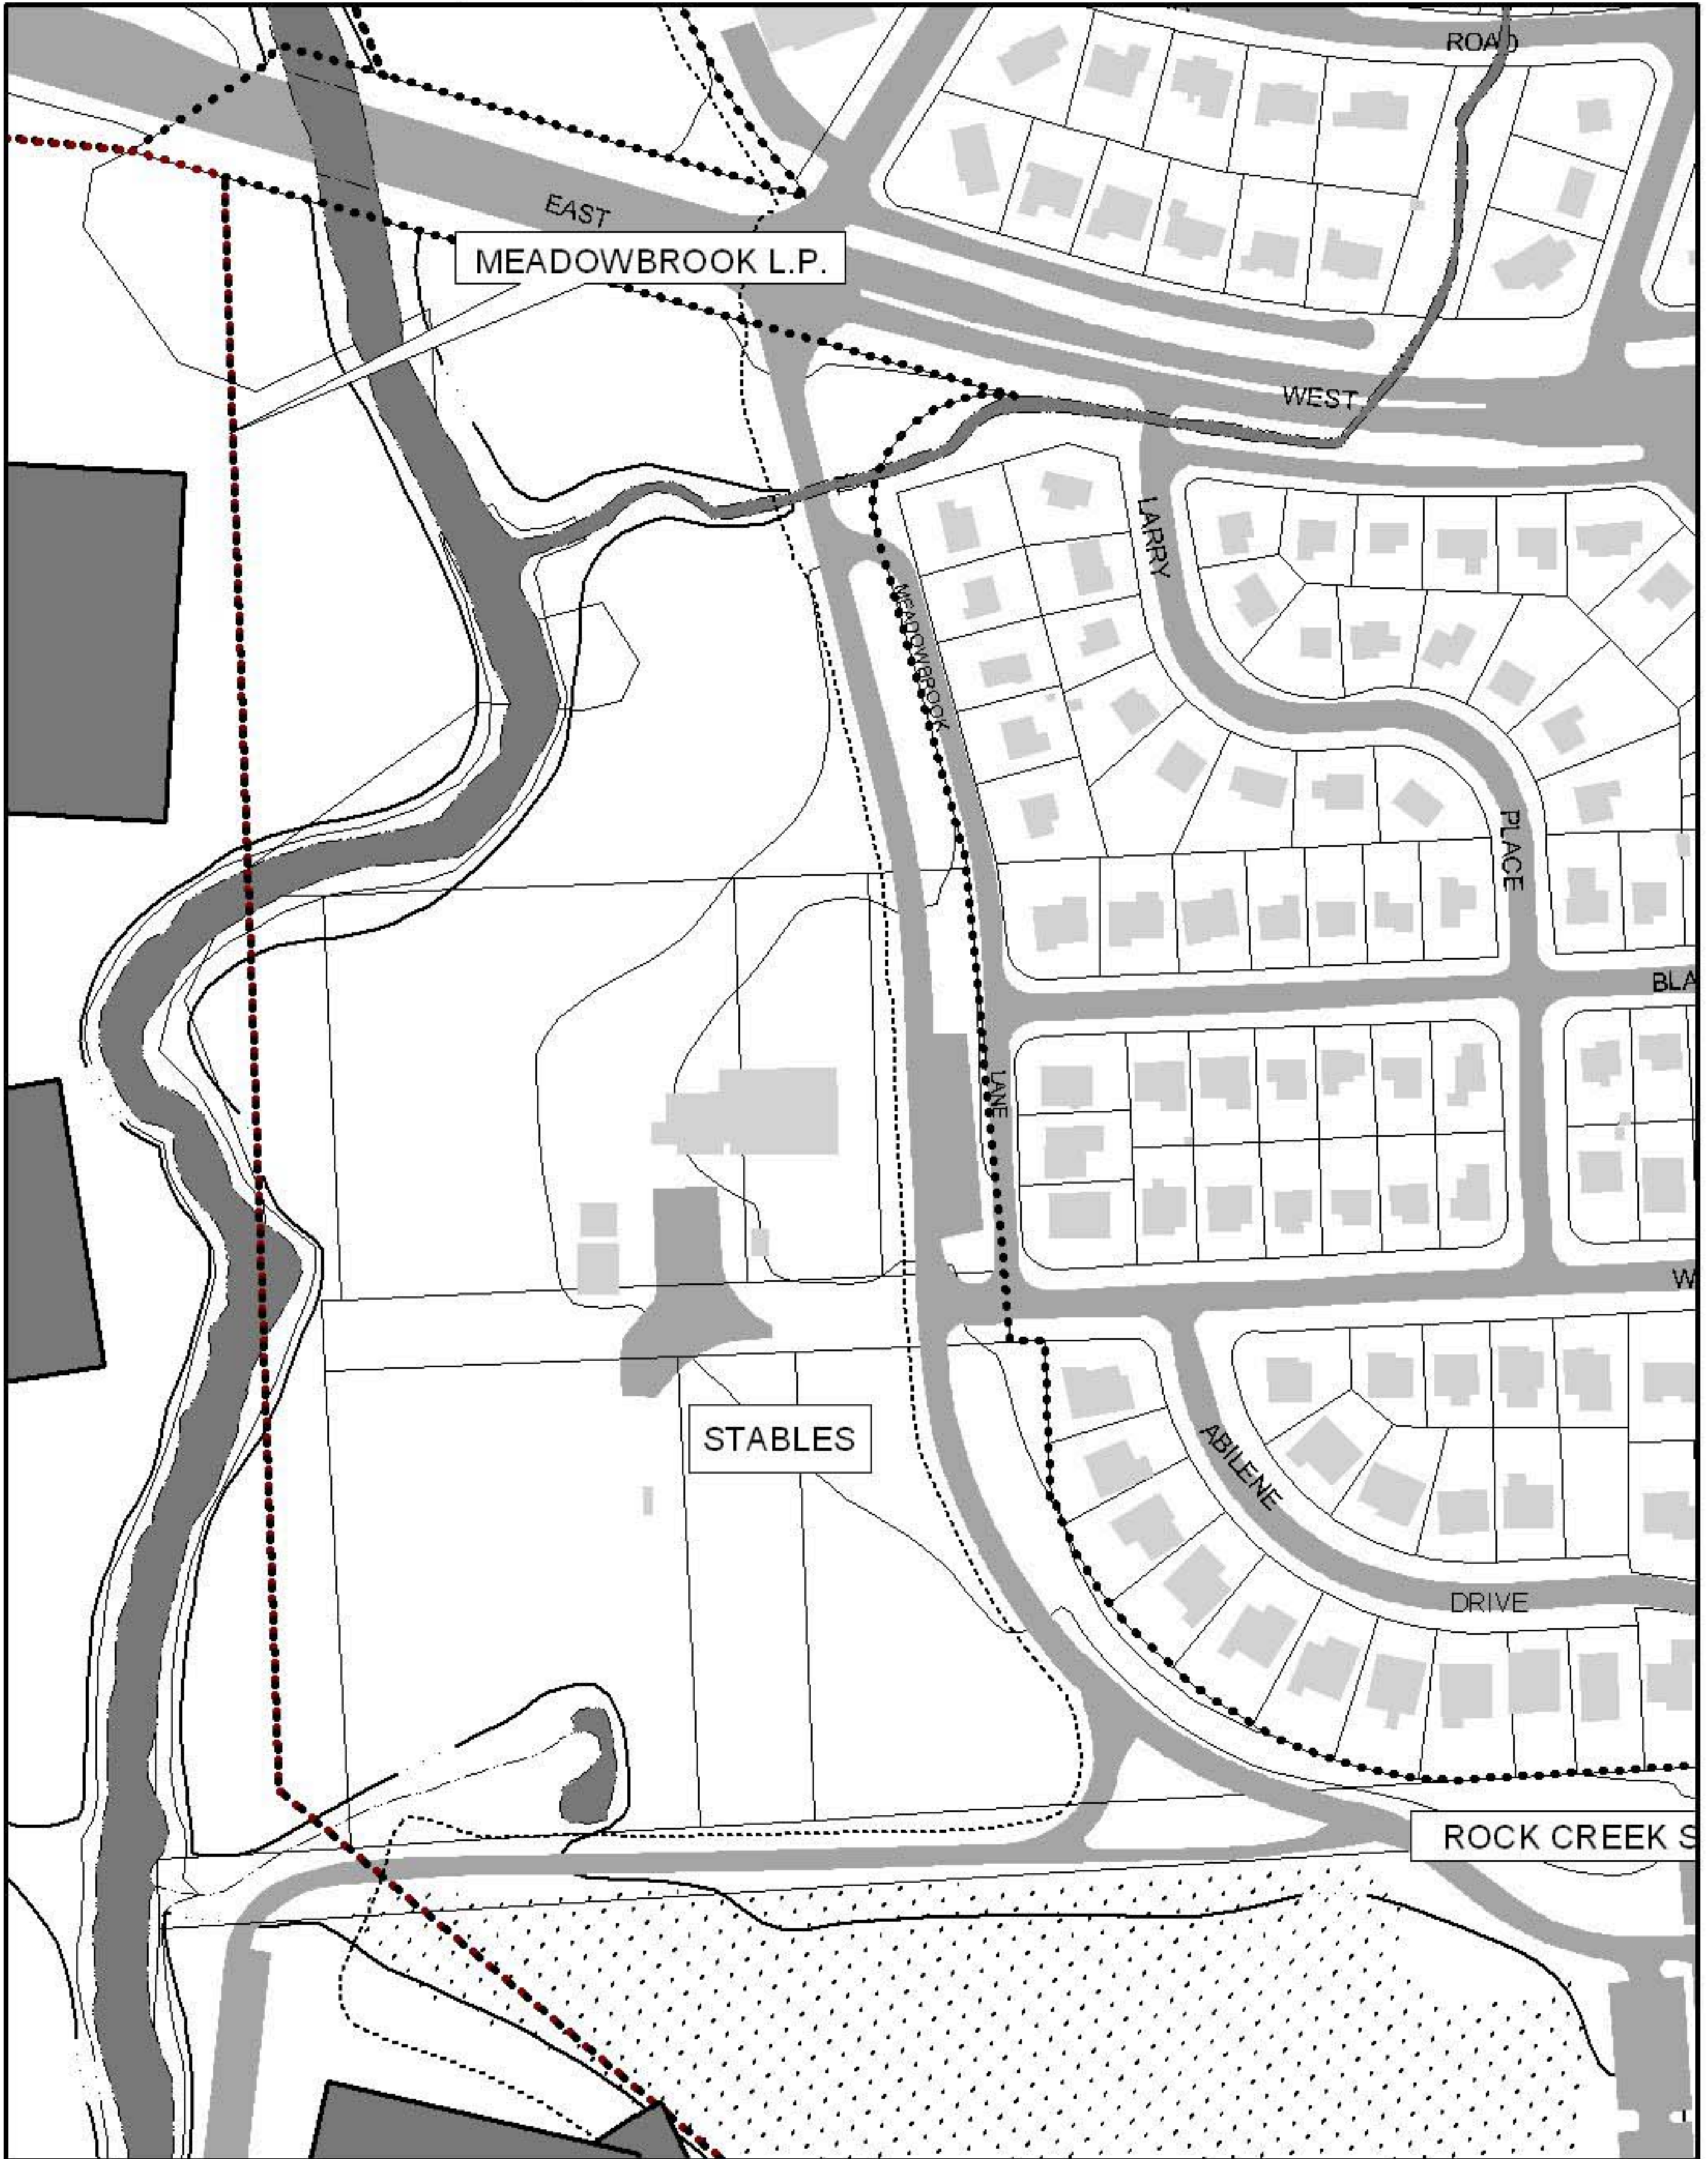

# Meadowbrook Riding Stables

8200 Meadowbrook Lane, Chevy Chase MD 20815

Acreage 14.4  
Facility Code N03

Region S  
Area MB

Date 8/09/2002