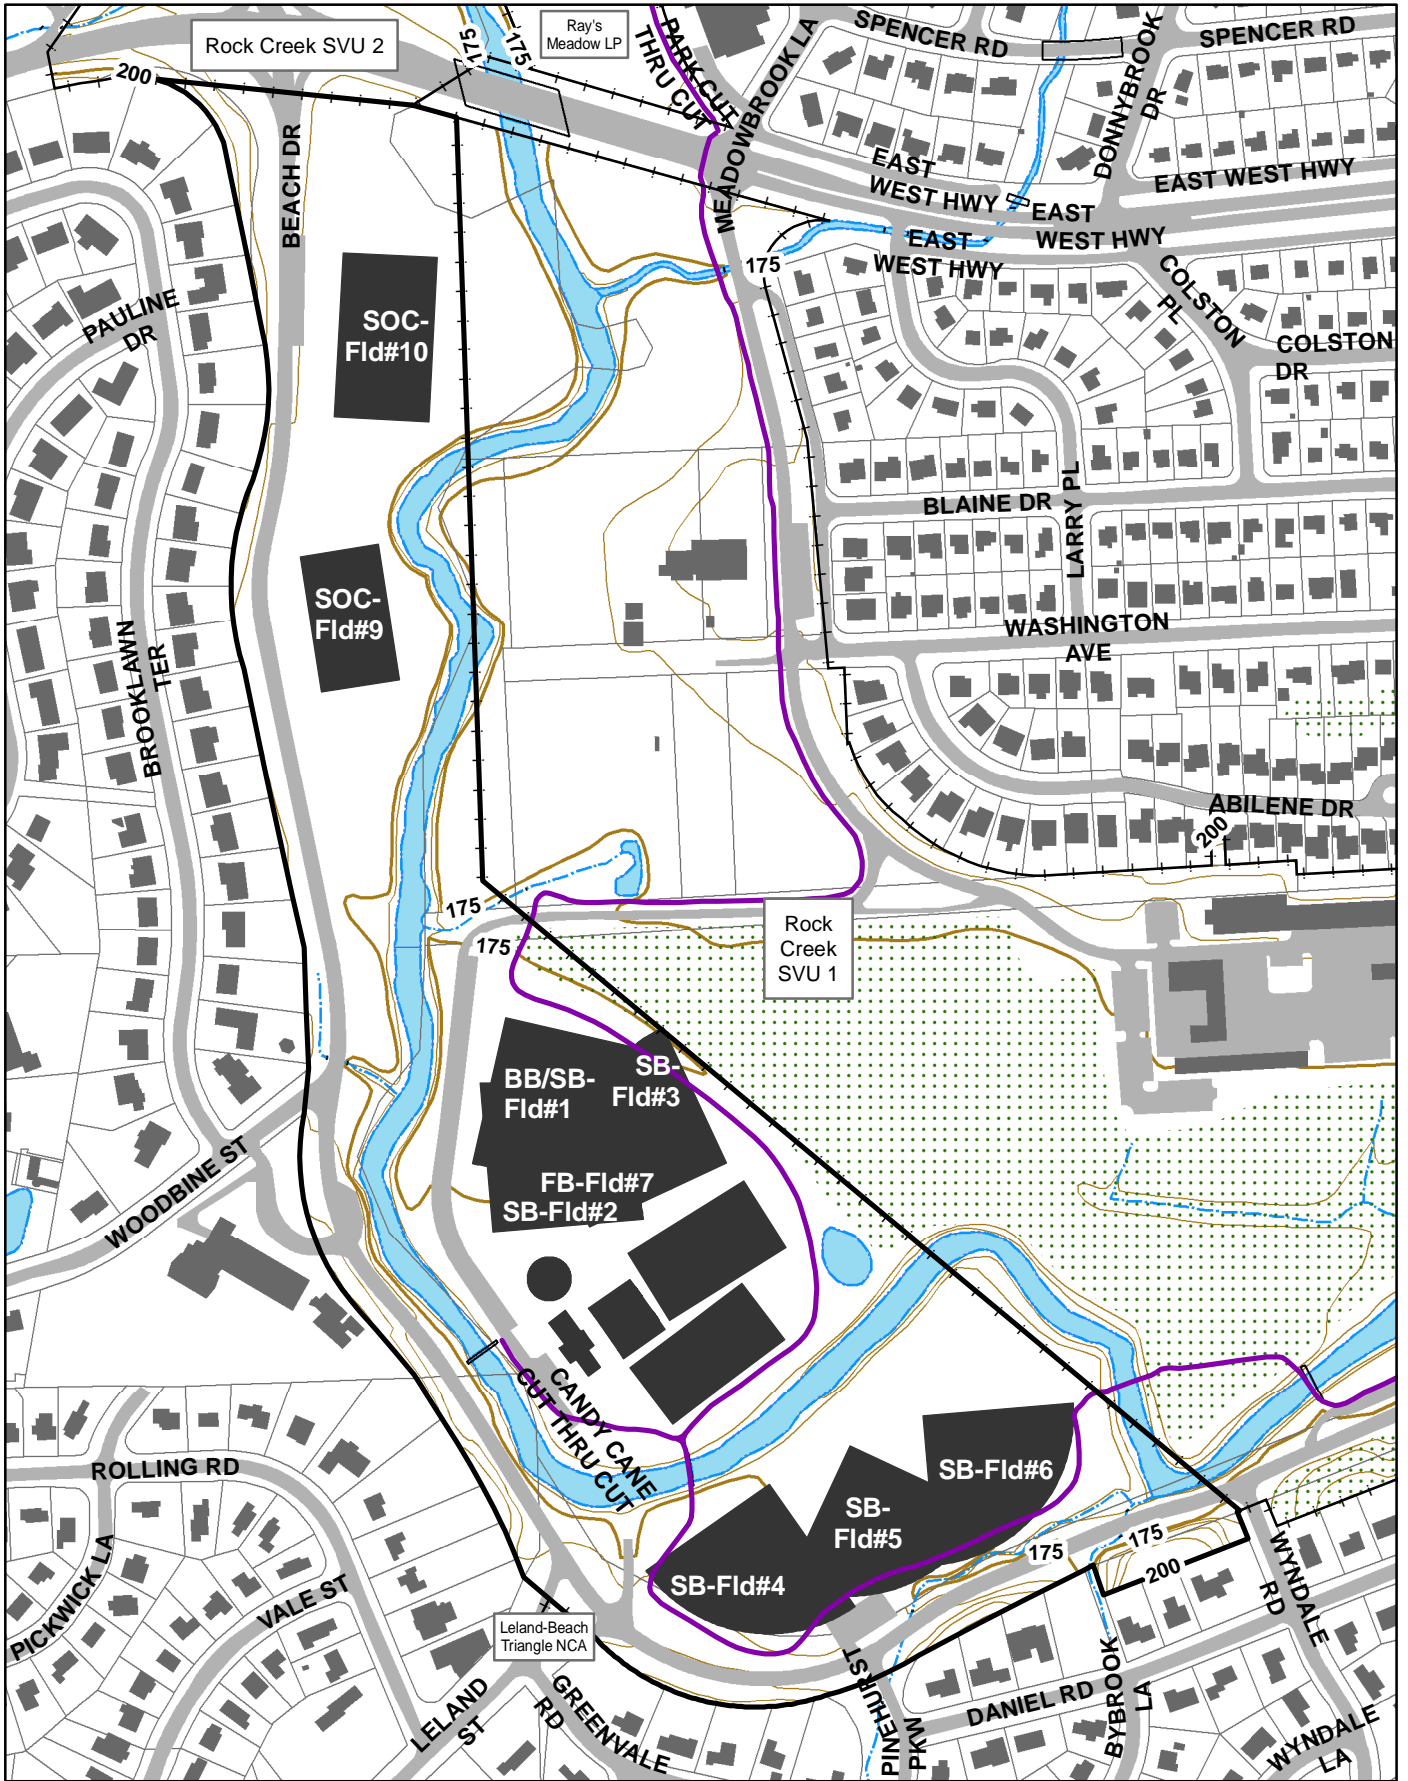

Meadowbrook LP

7901 Meadowbrook Lane, Chevy Chase, MD 20815

 Acreage 44.763
 Facility Code F08

Region S
 Area MB

Date 07-02-2007