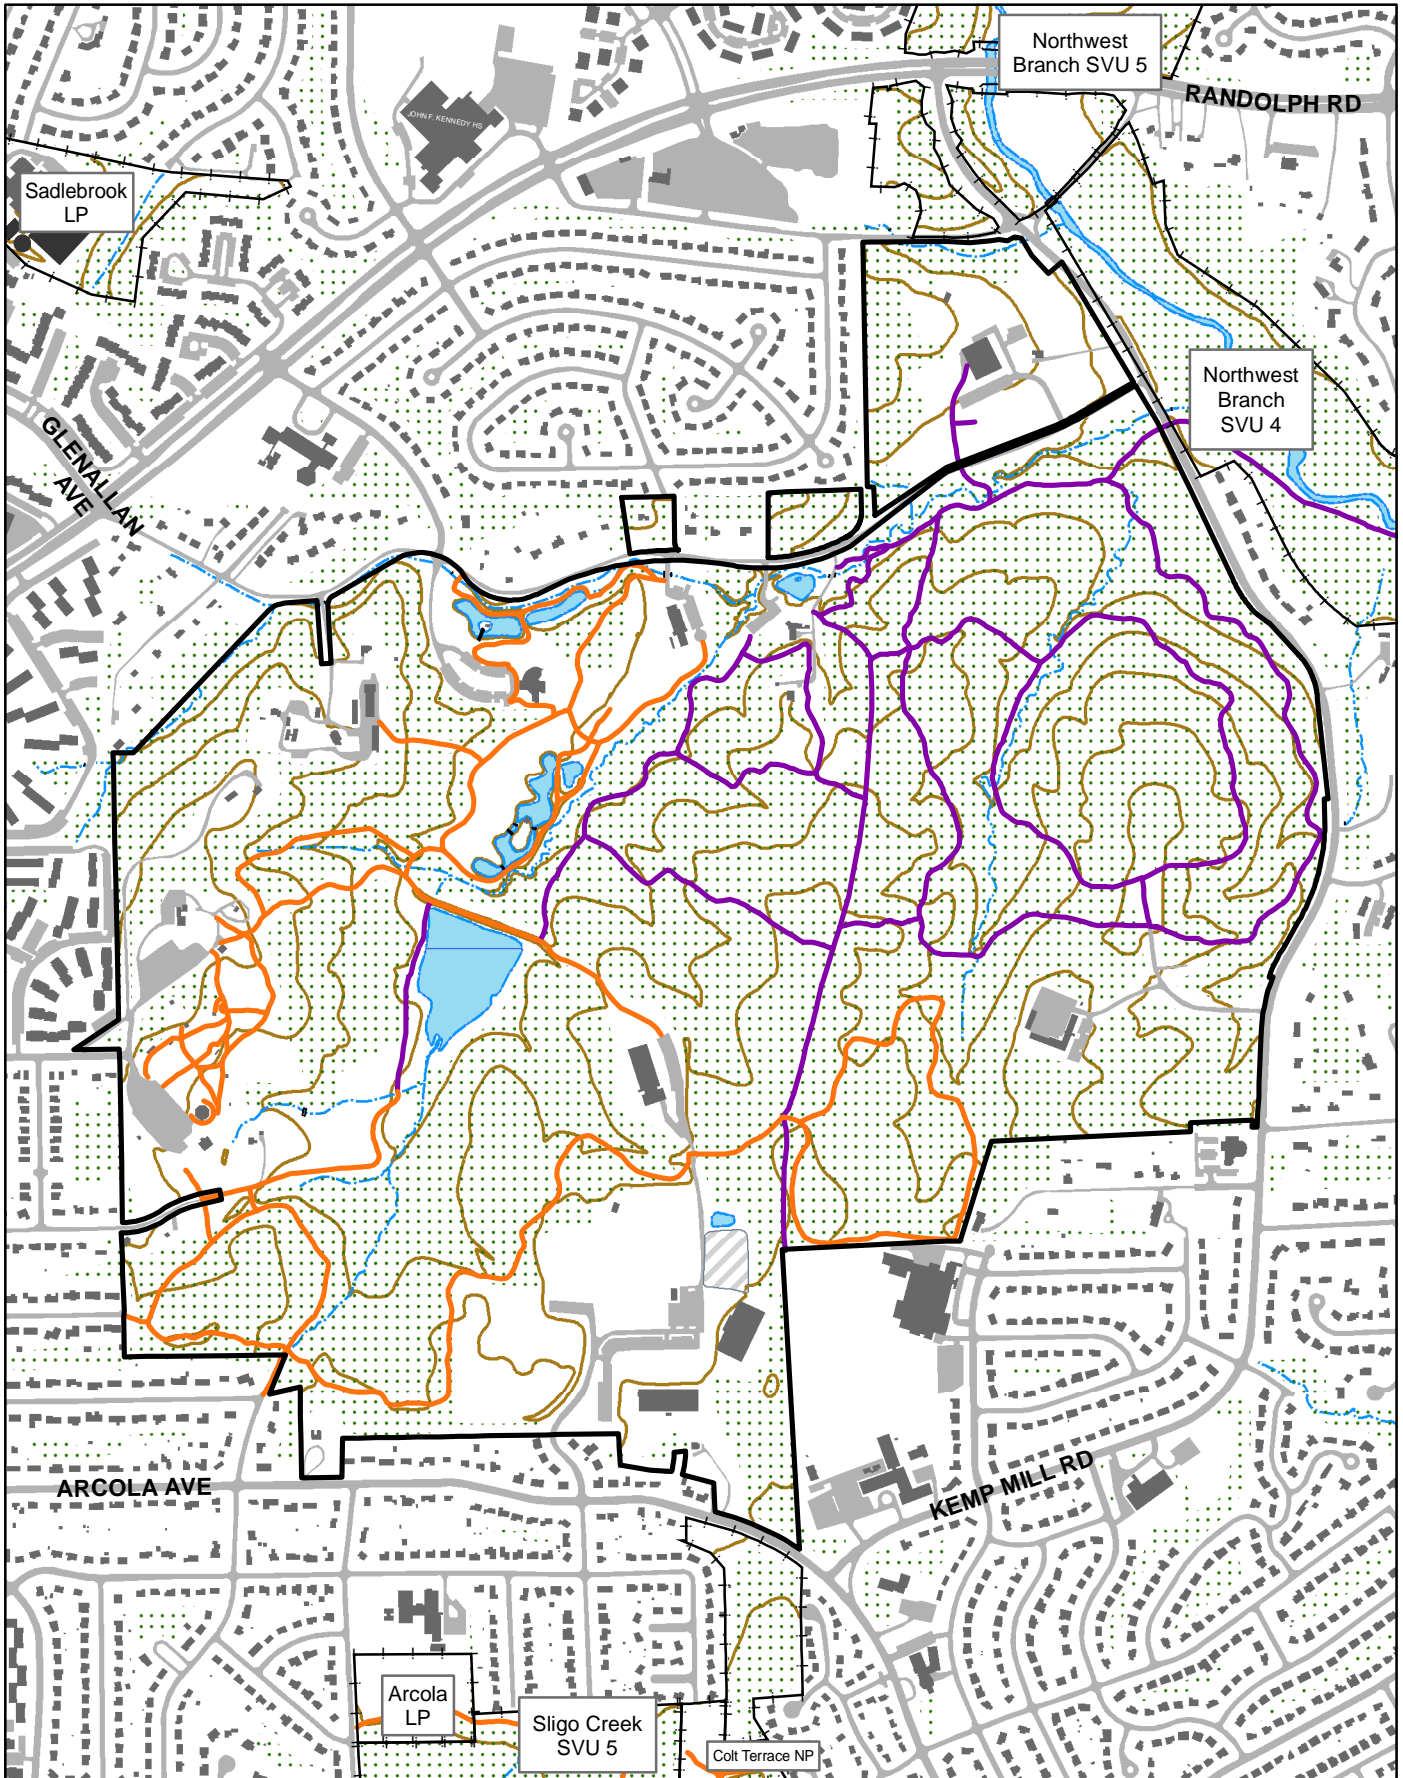

Wheaton Regional Park

11710 Orebaugh Ave., Wheaton, MD 20902

MANCPPC  Acreage 538.988
Facility Code G12

Region S
Area WH

Date 06-28-2007