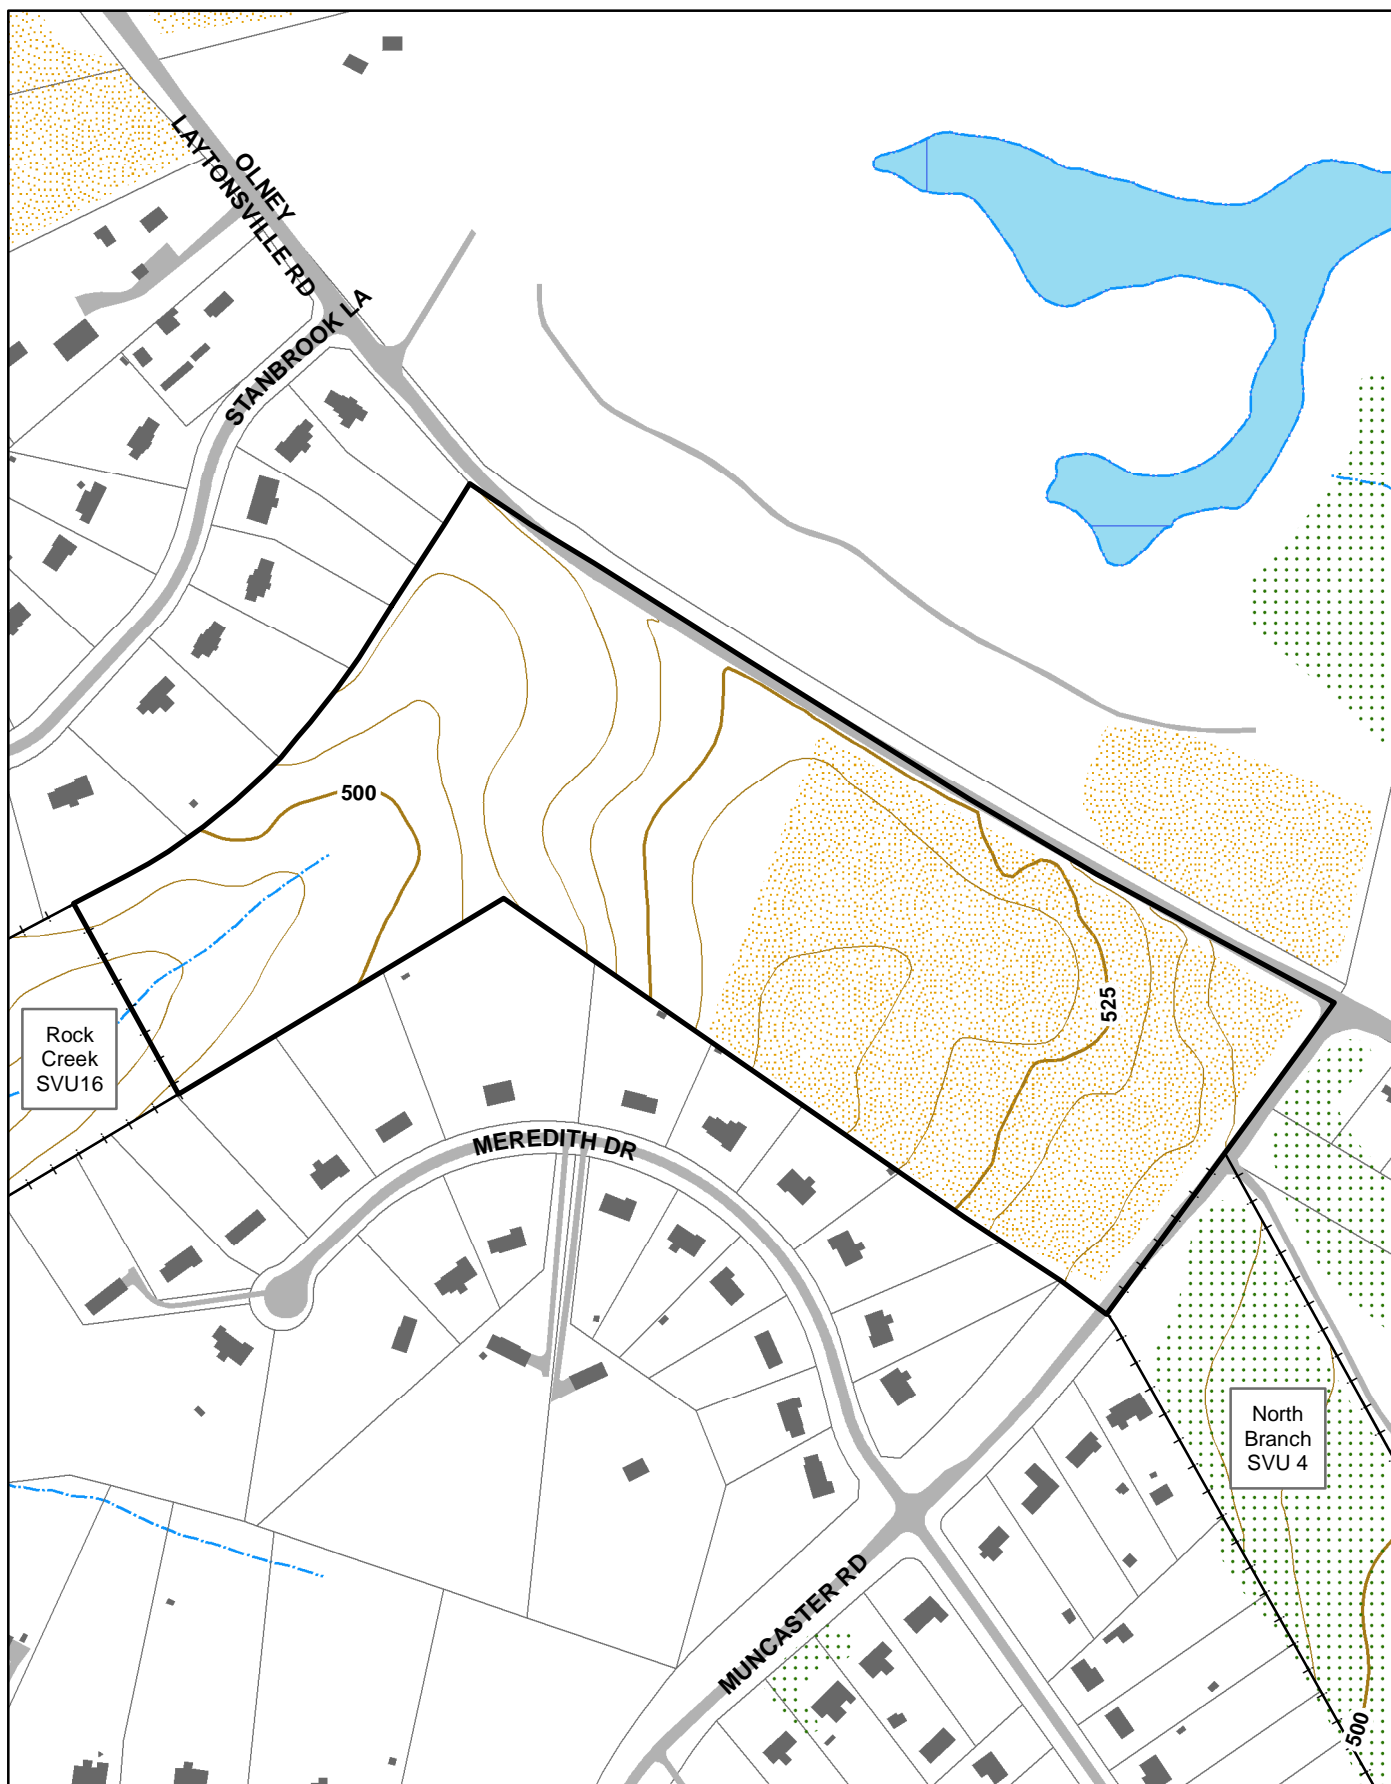

# Upper Rock Creek LP (Undeveloped)

19820 Muncaster Road, Rockville, MD 20855

ME/CPPC  
Acreage 31.805  
Facility Code E73

Region N  
Area RC

Date 08-15-2007