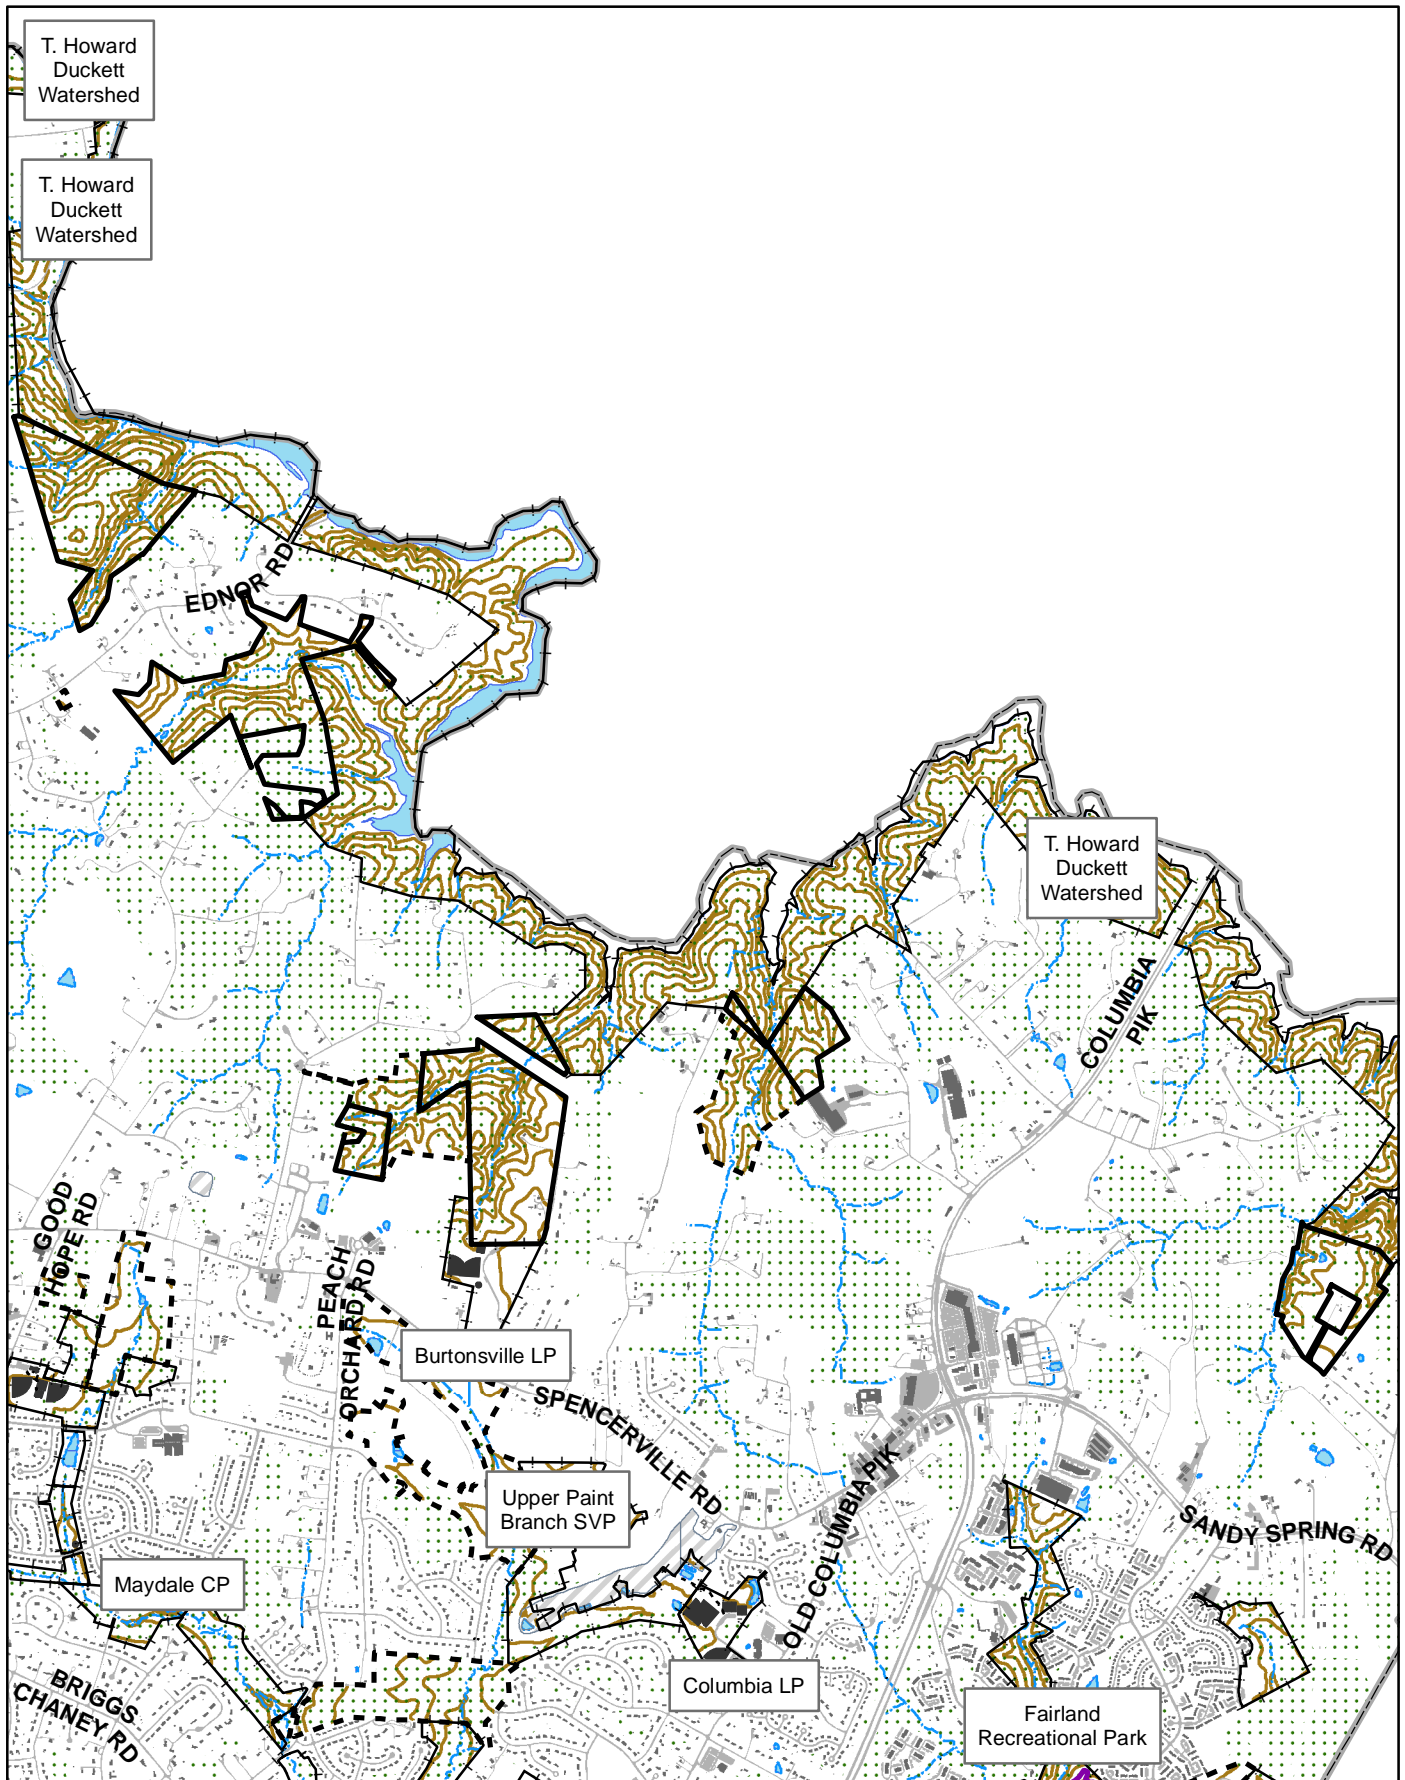

# Patuxent River Watershed CP

Spencerville Road & Oursler Road, Burtonsville, MD

MANCPPC Acreage 310.715  
Facility Code S07

Region N  
Area OM

Date 06-27-2007