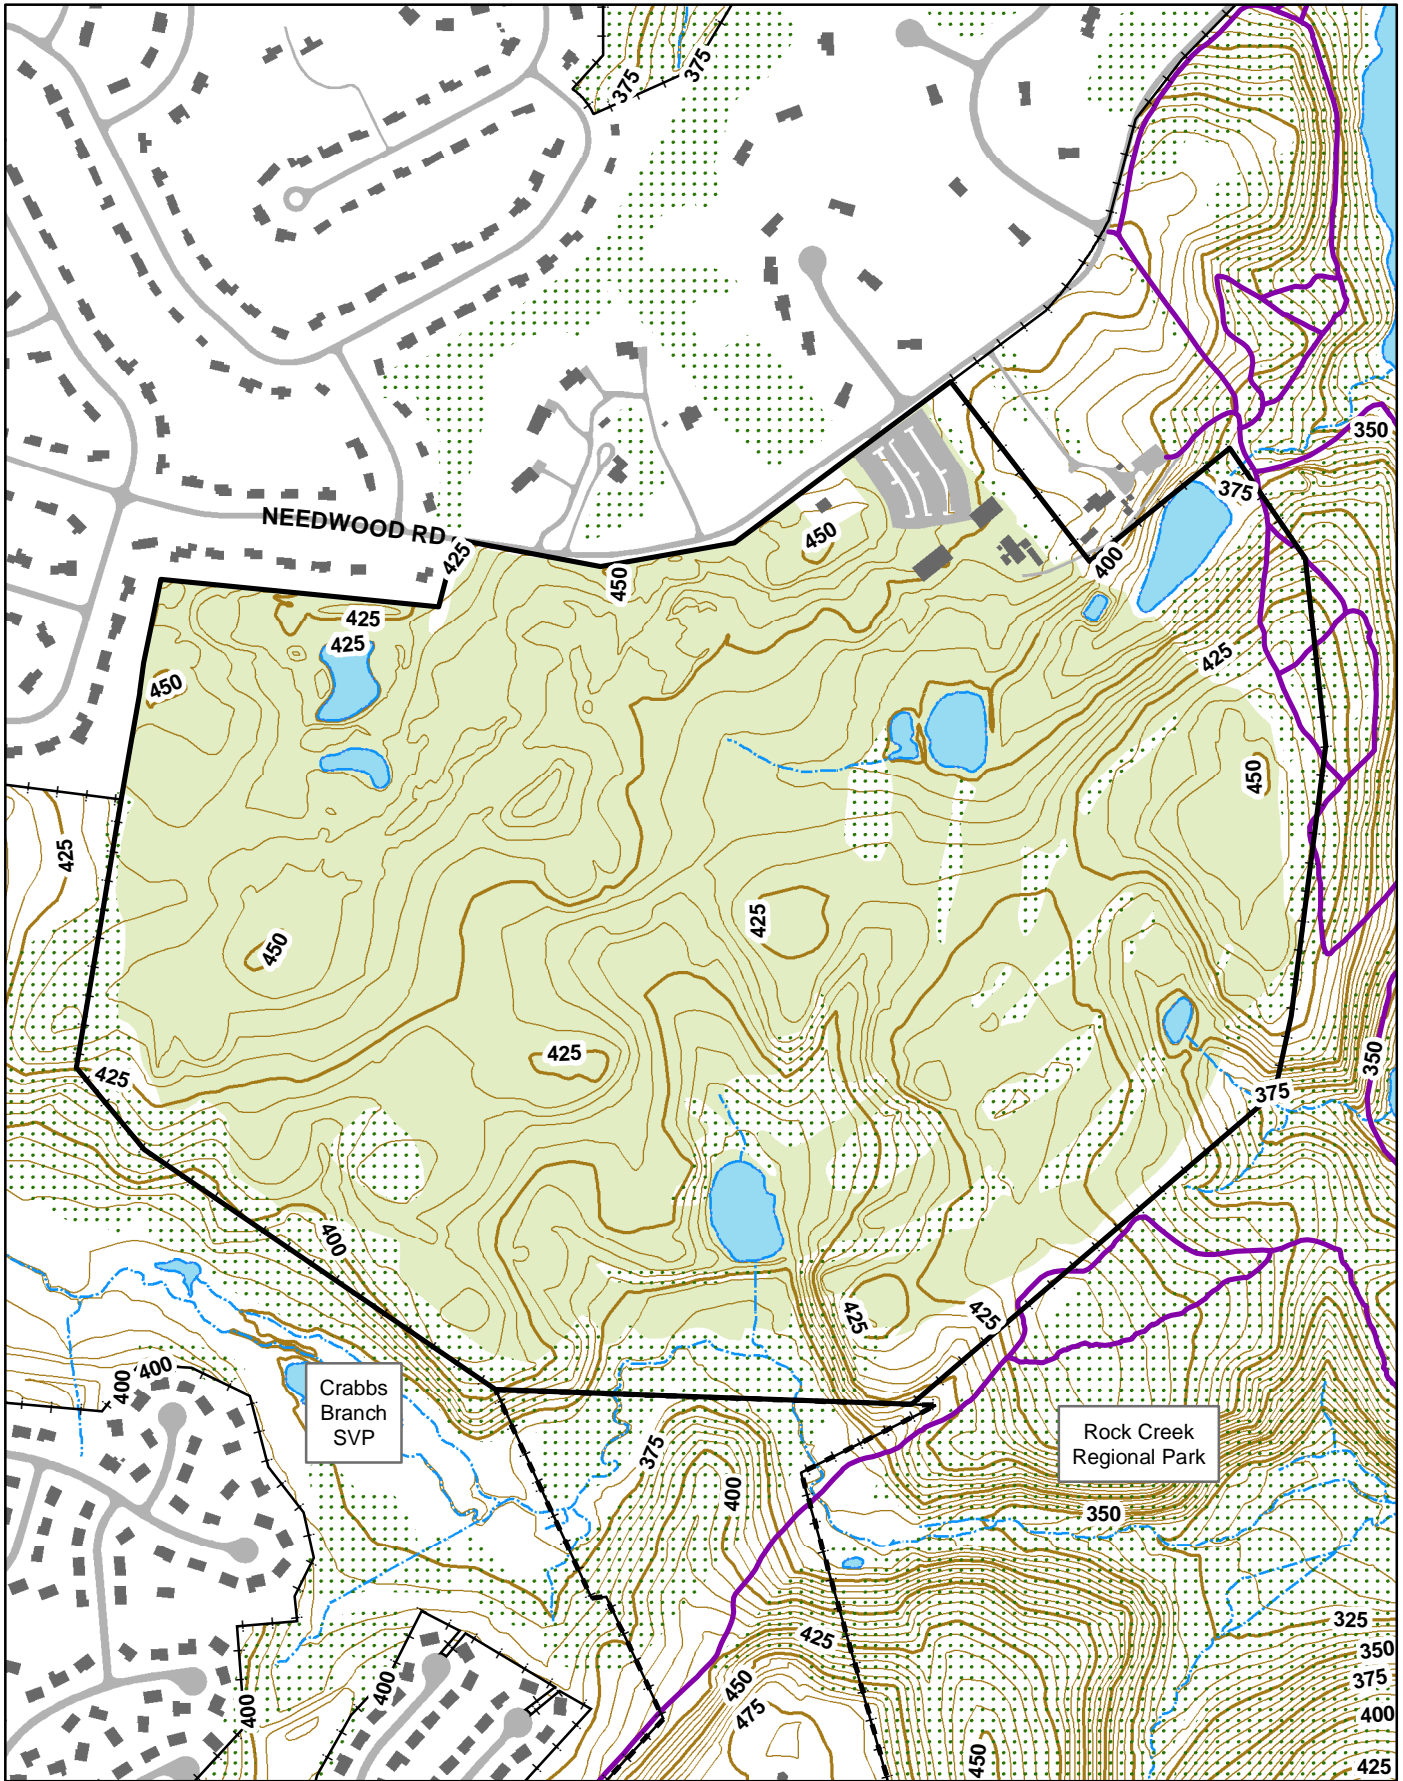

Needwood Golf Course

6724 Needwood Road, Rockville, MD 20855

MANCPPC Acreage 225.634
Facility Code G10

Region N
Area RC

Date 05-29-2007