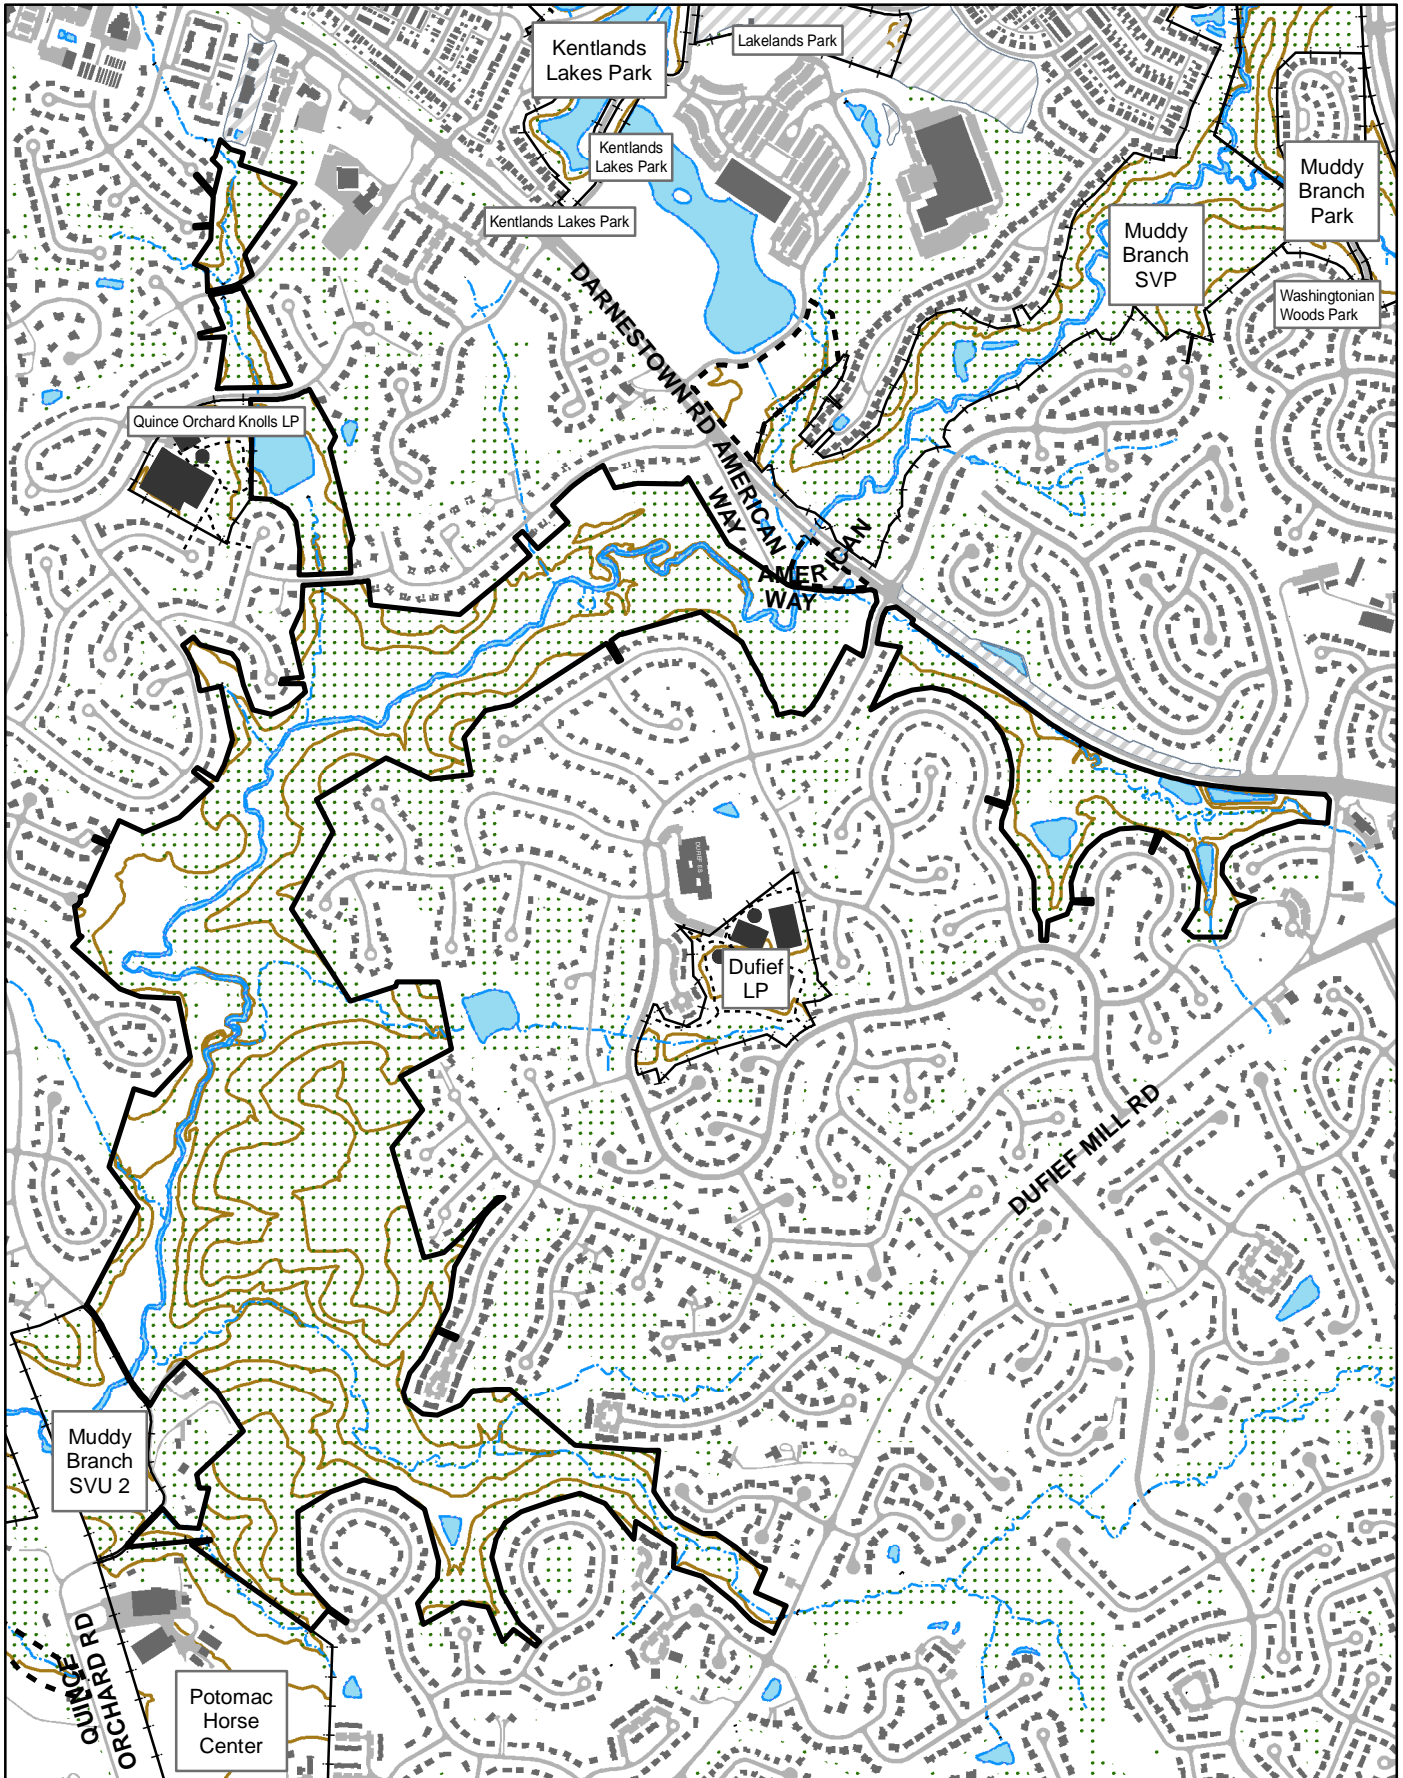

Muddy Branch SVU 3

Quince Orchard Rd., N.E. to Darnestown Rd., Trivilah, MD 20878

MANCPPC Acreage 308.877
Facility Code P29

Region N
Area SG

Date 05-24-2007