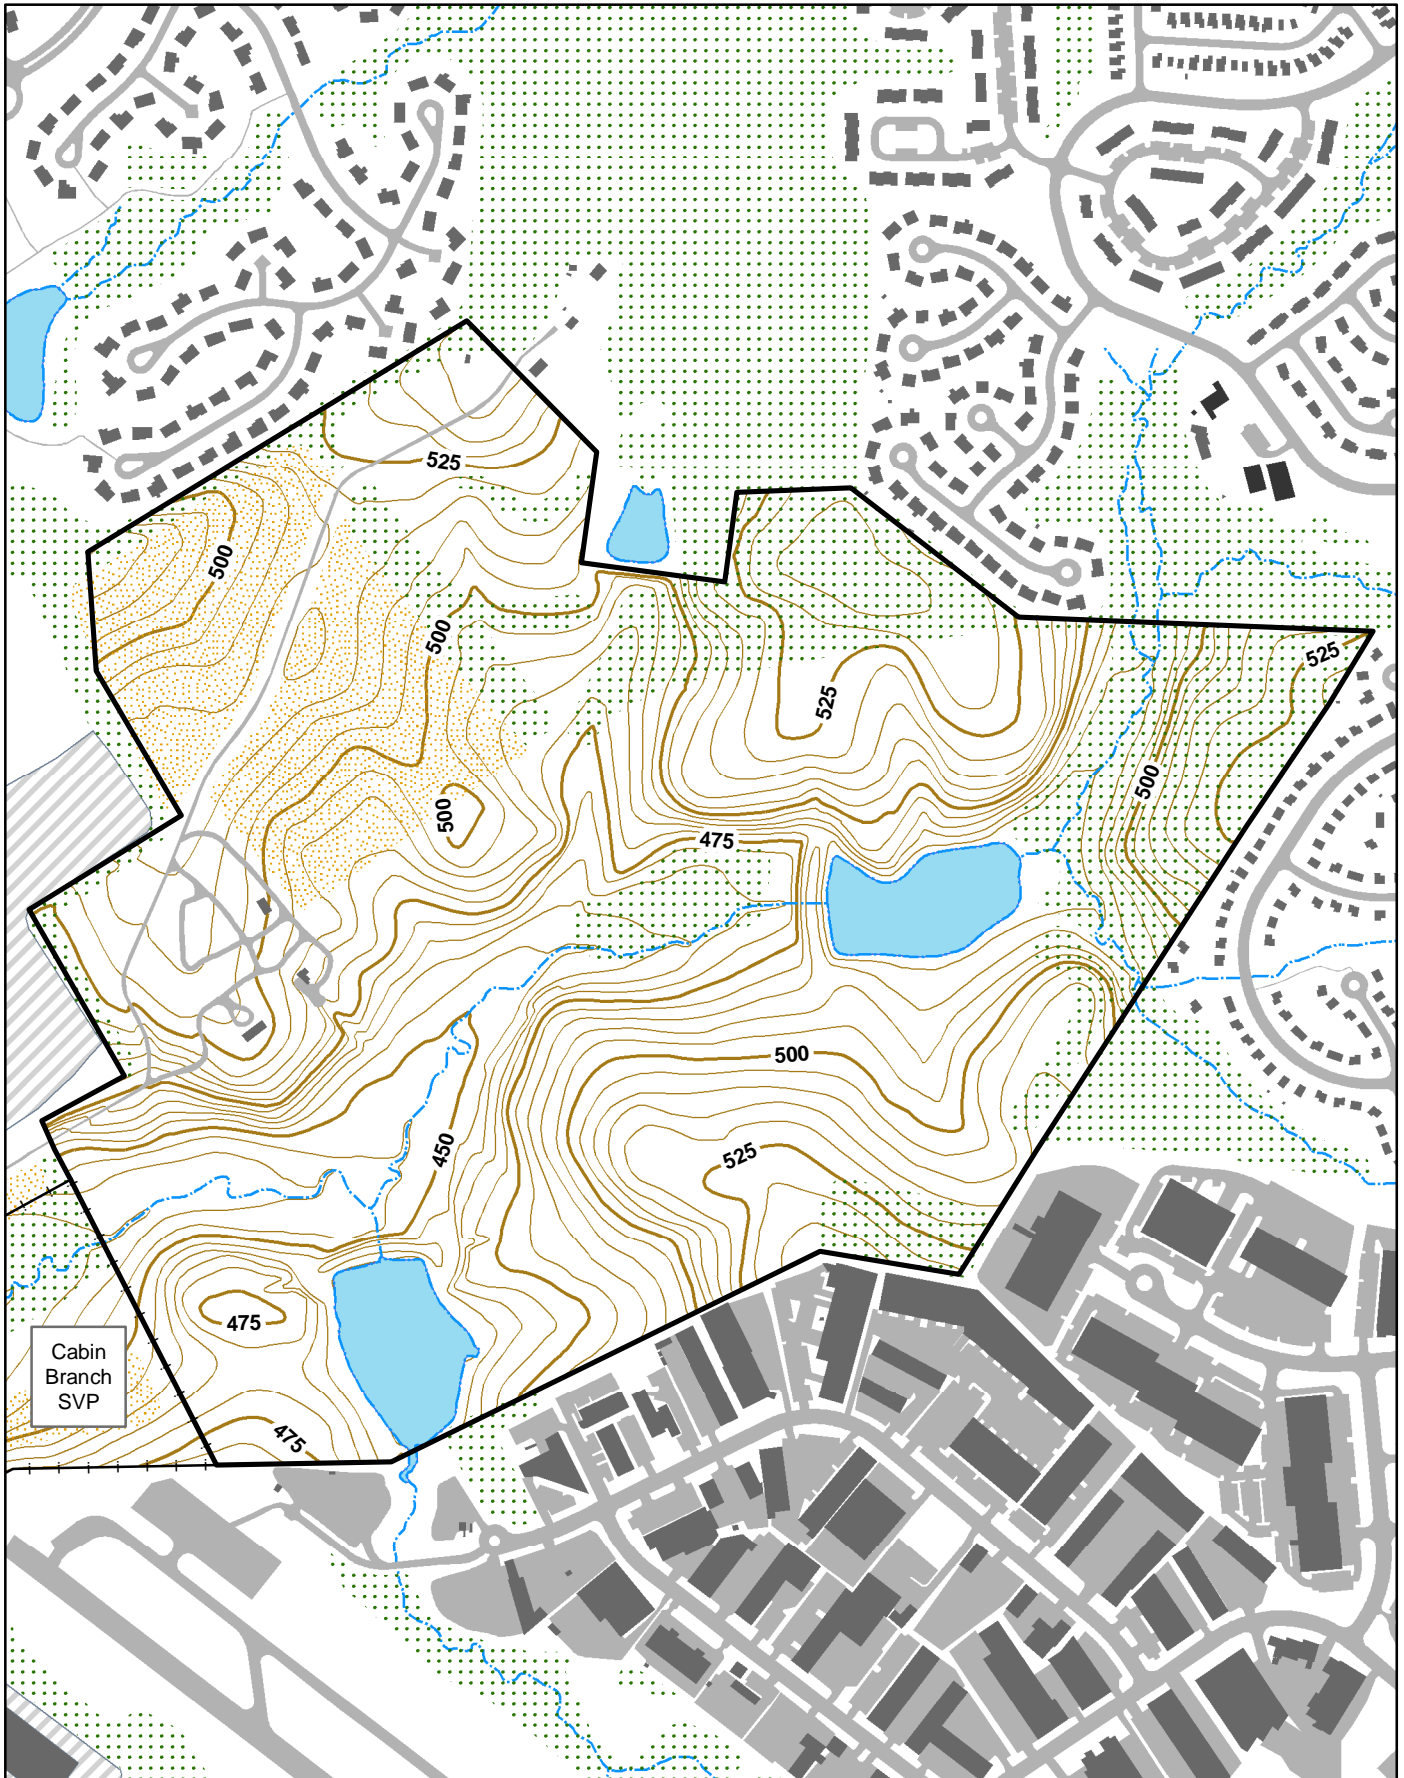

Lois Y. Green CP

8711 Snouffer School Road, Gaithersburg, MD 20879

MANCPPC Acreage 203.745
Facility Code S03

Region N
Area SG

Date 05-16-2007