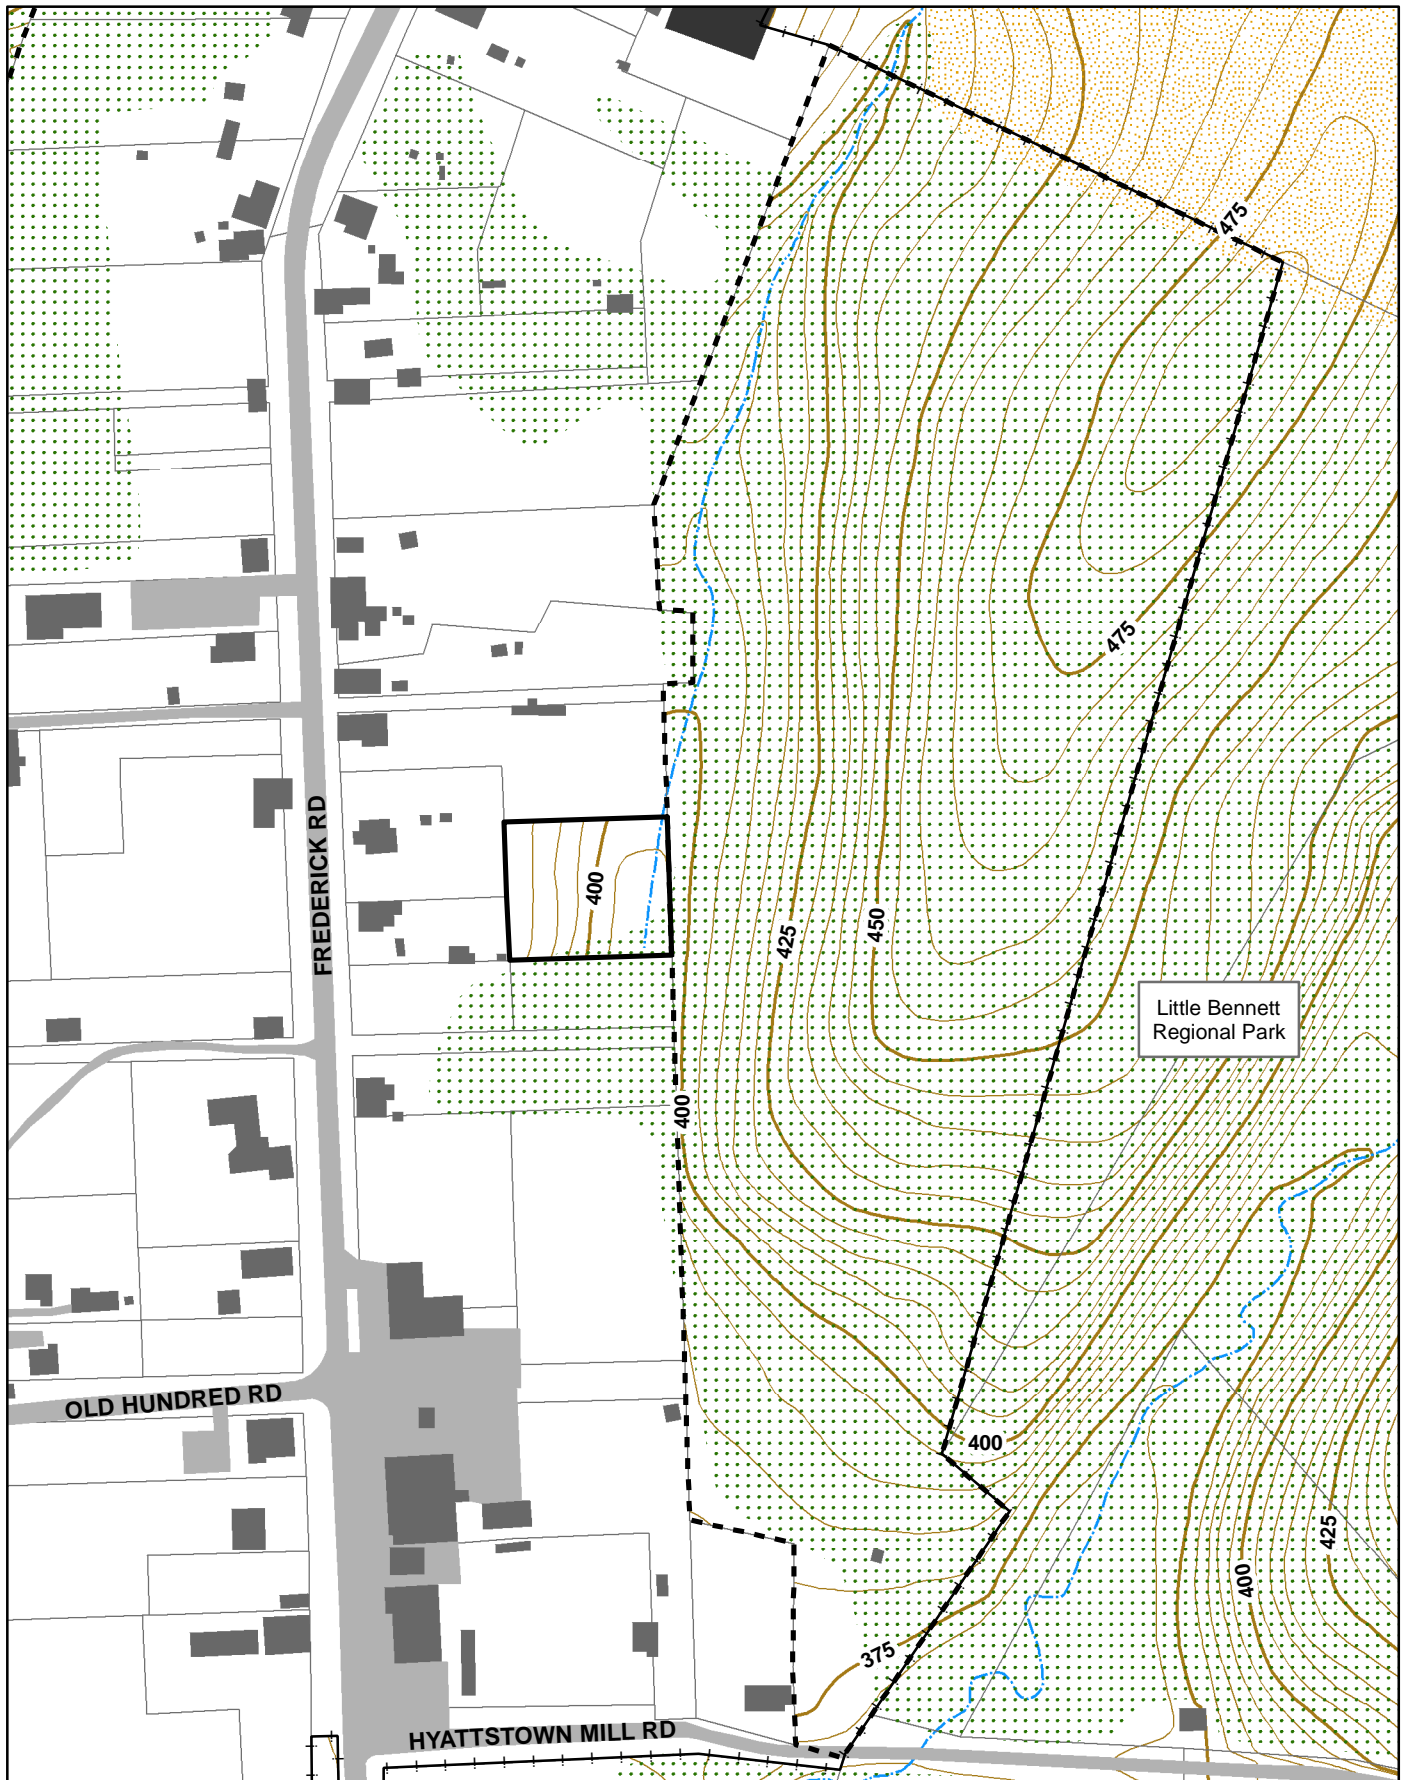

# Hyattstown Open Space SP

25923 Frederick Road, Clarksburg, MD 20853

MANCPPC  Acreage 0.561  
Facility Code L18

Region N  
Area LB

Date 05-16-2007