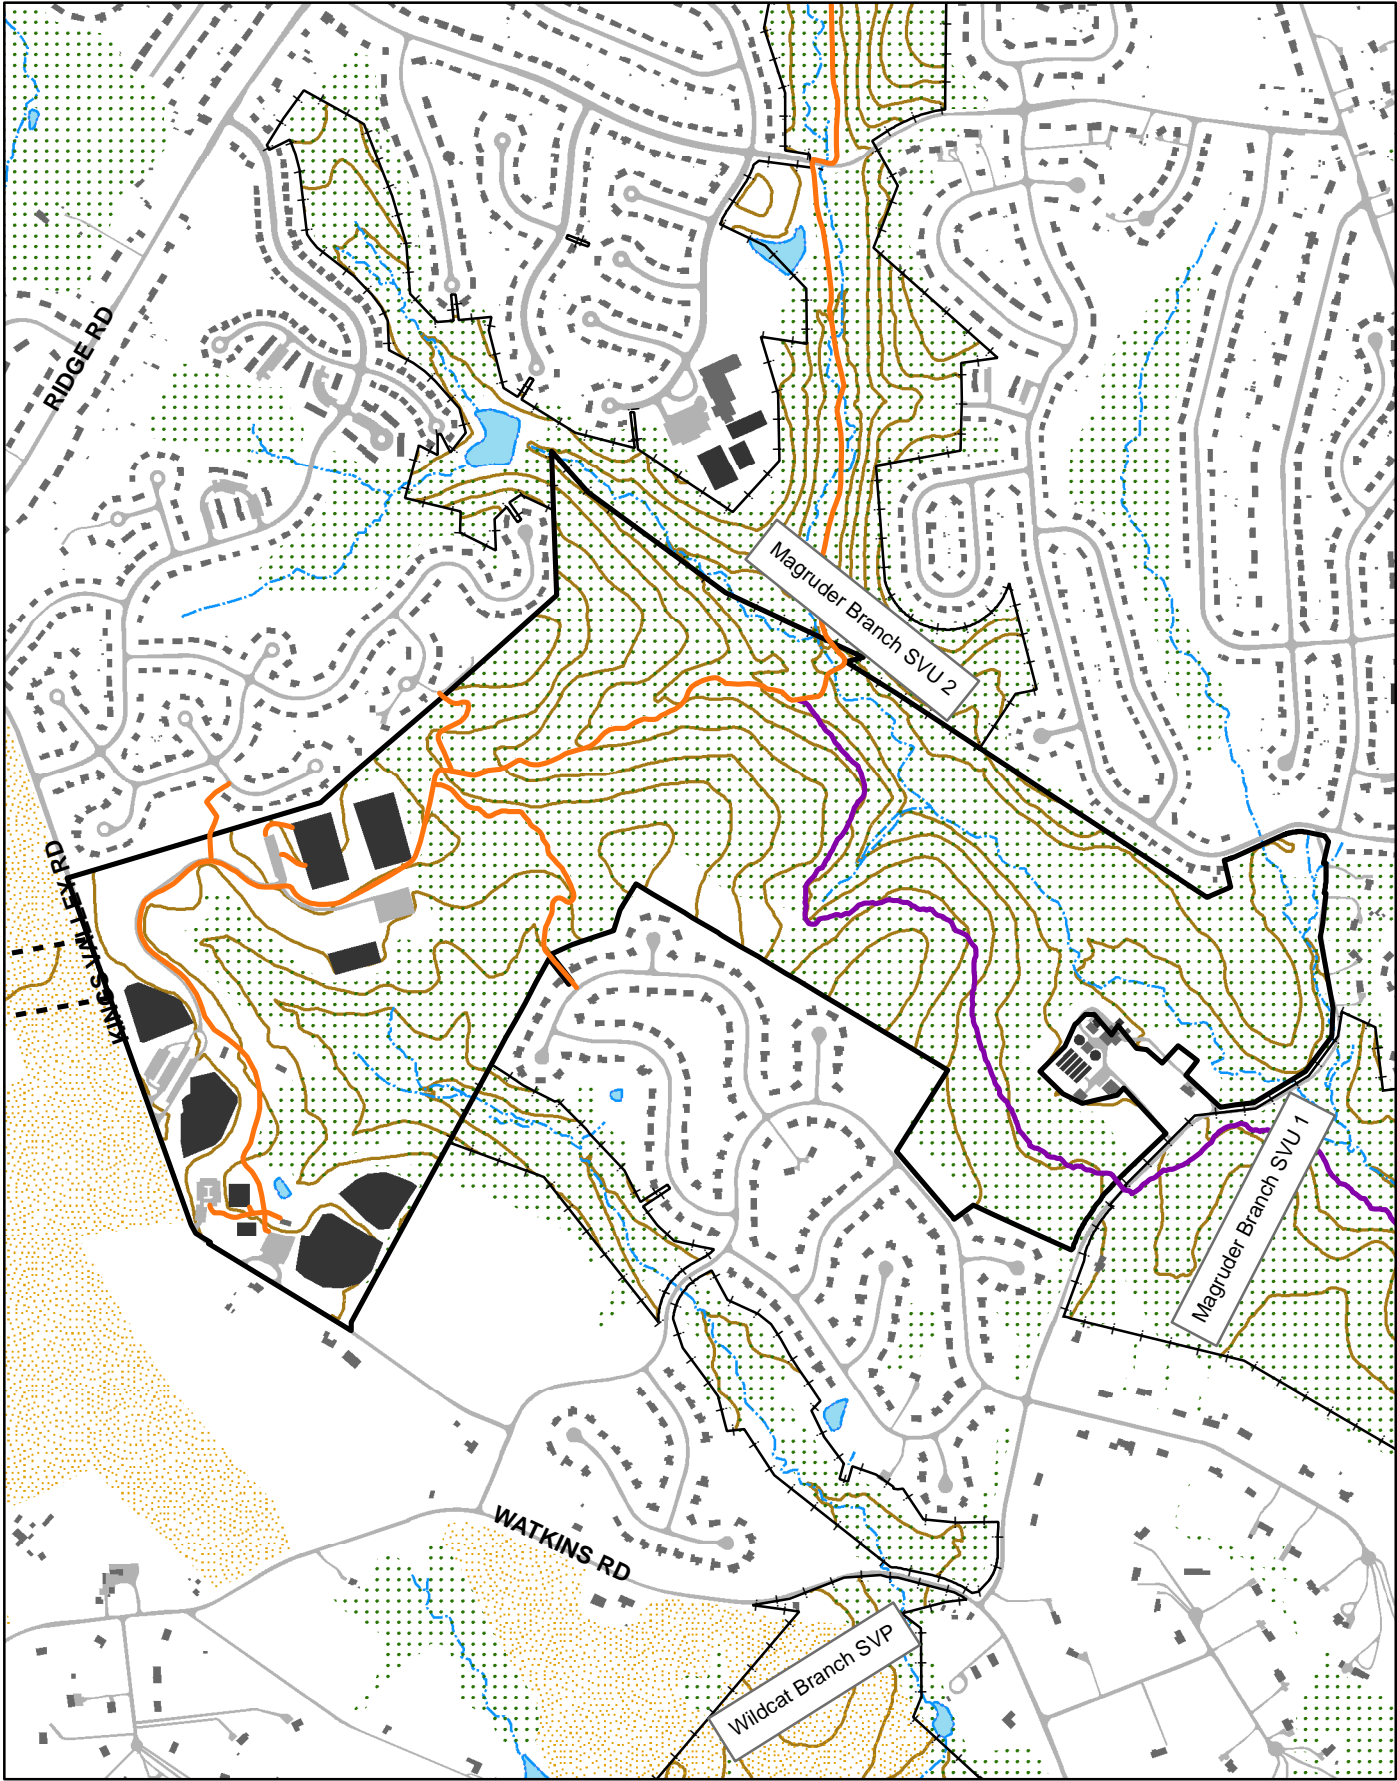

# Damascus Recreational Park

23723 Kings Valley Road, Damascus, MD 20872

MANCPPC  
Acreage 283.904  
Facility Code G02

Region N  
Area LB

Date 05-08-2007