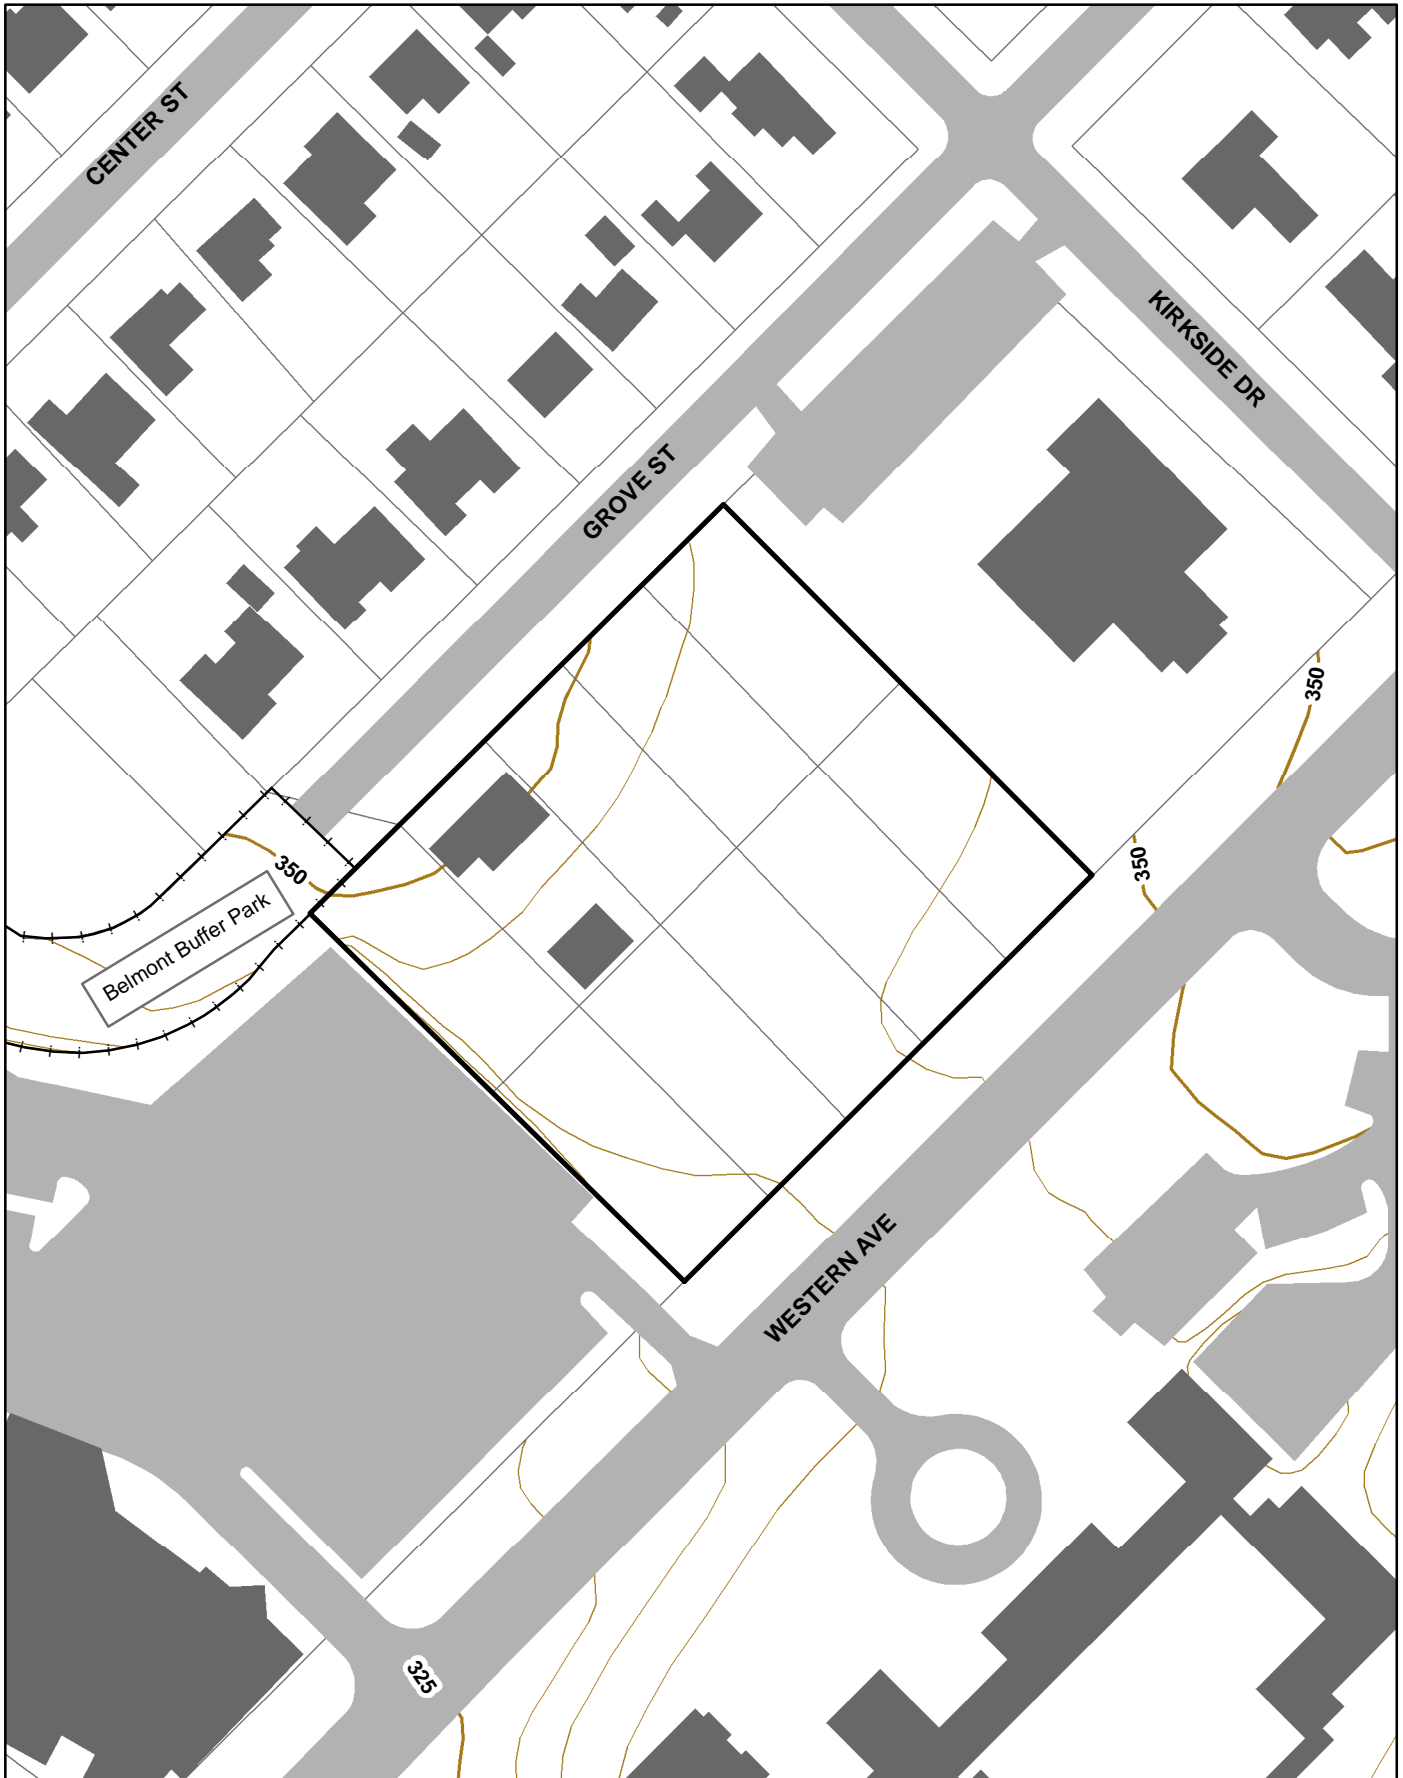

# Chevy Chase Open Space NCA

5409 Grove Street, Chevy Chase, MD 20850

 Acreage 1.89  
Facility Code C47

Region S  
Area MB

Date 05-08-2007