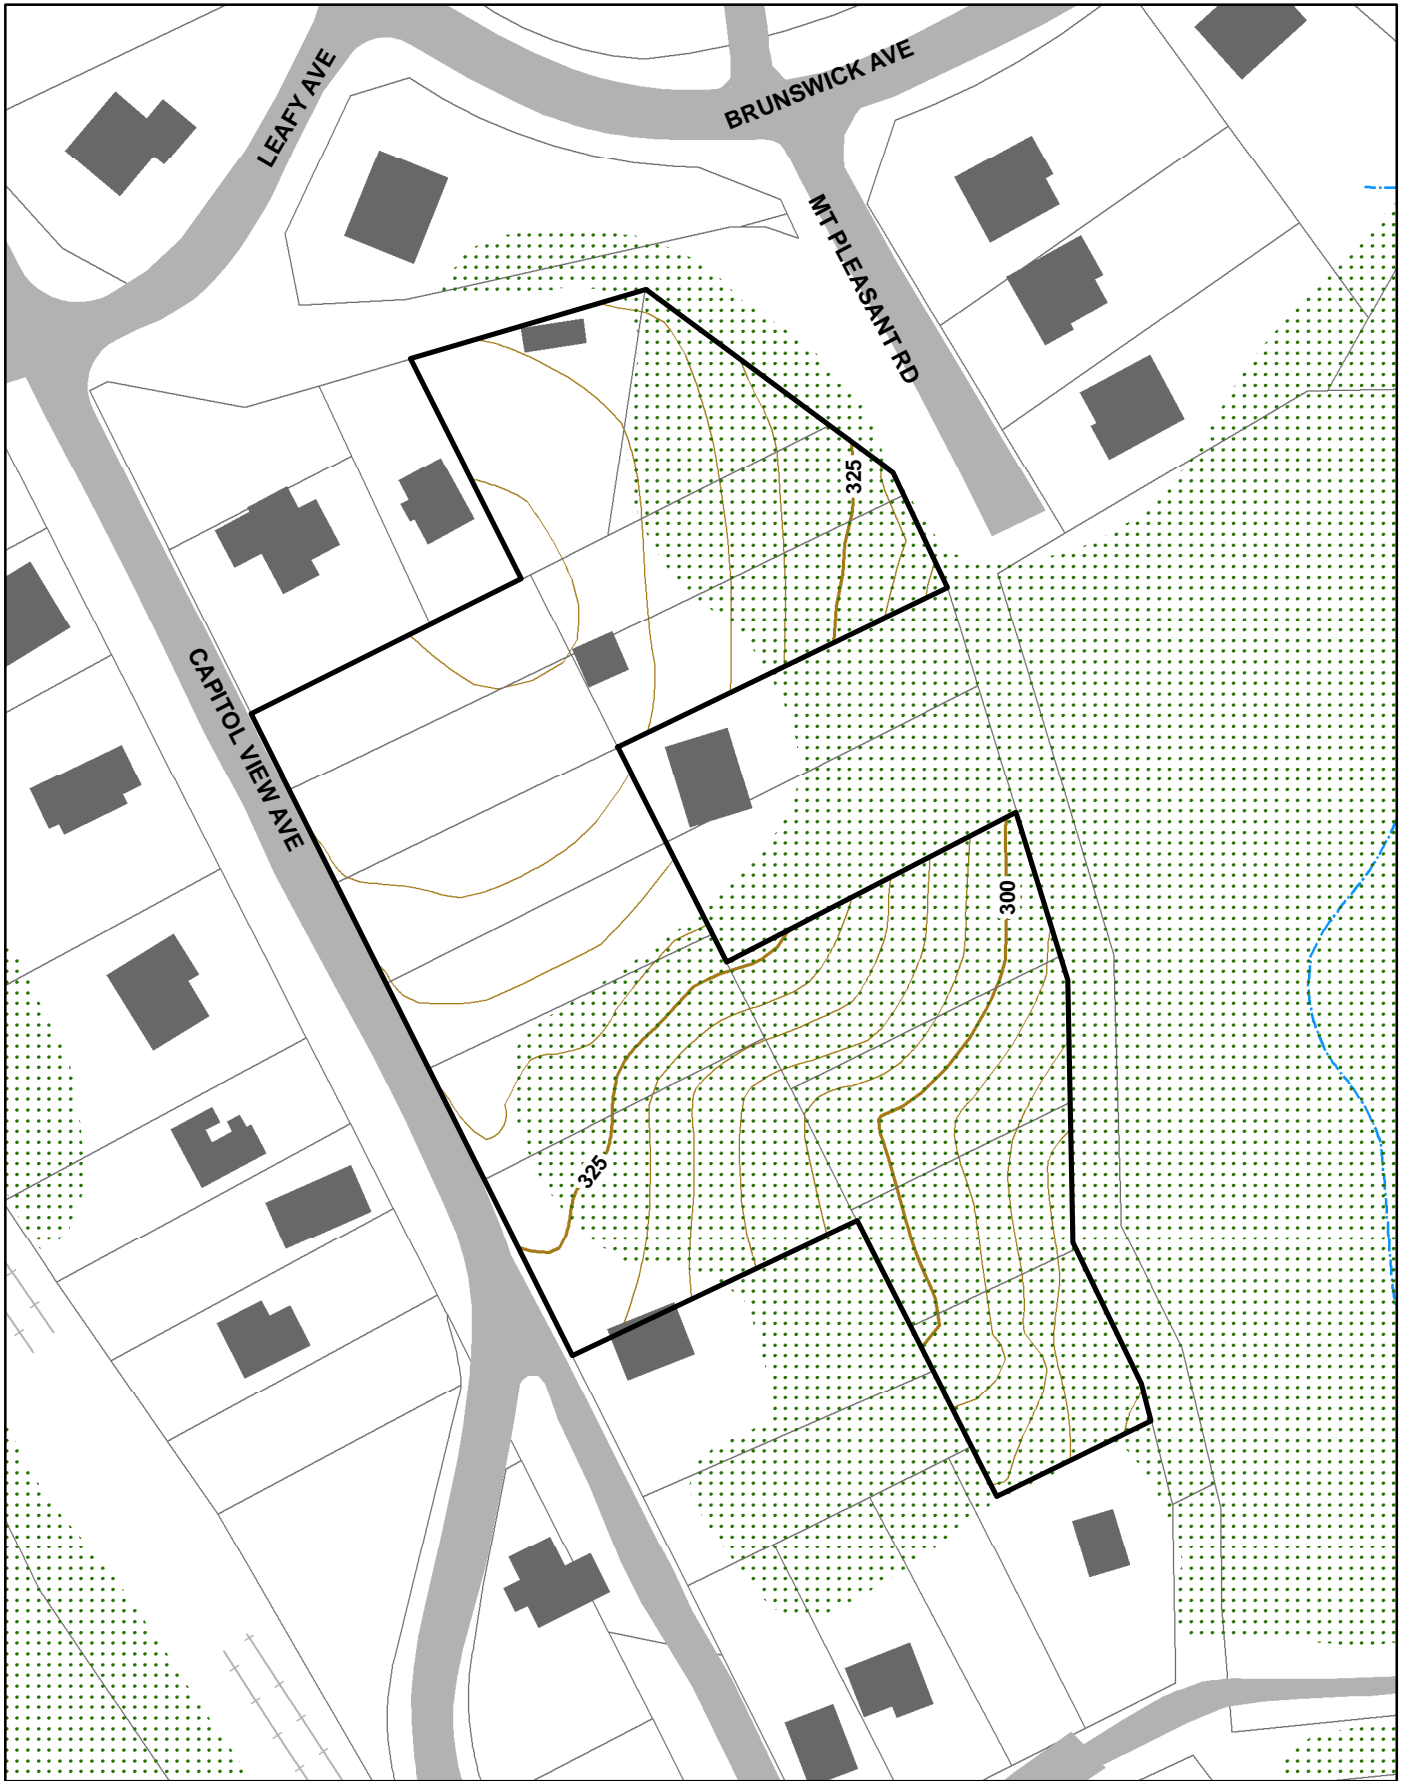

# Capitol View Park Open Space

9829 Capitol View Ave, Silver Spring, MD 20910

 Acreage 3.158  
Facility Code A29

Region S  
Area MB

Date 05-08-2007