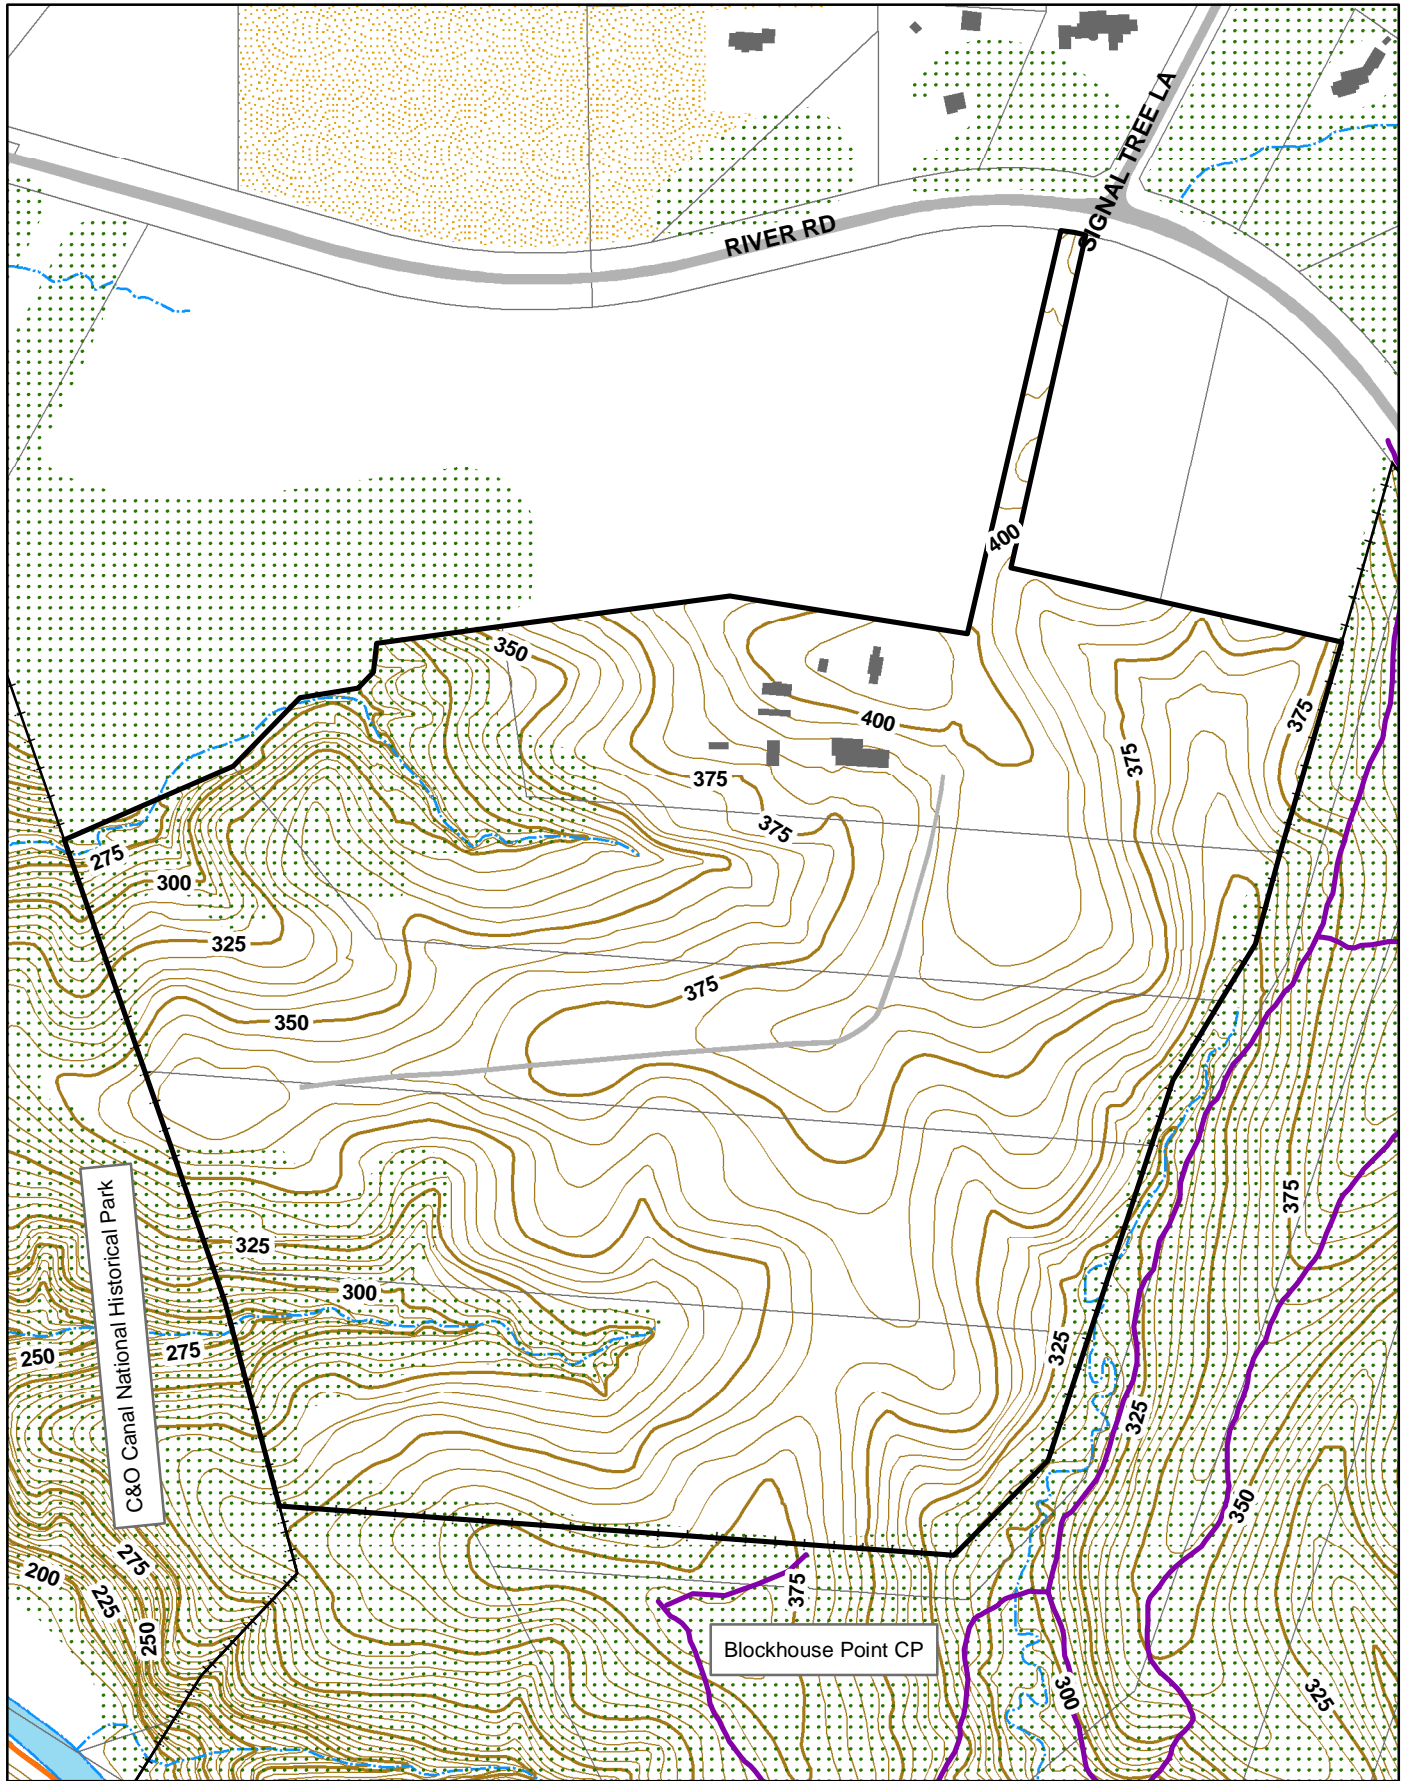

# Callithea Farm SP

15000 RIVER ROAD, POTOMAC, MD 20854

MANCPPC Acreage 72.954  
Facility Code L16

Region N  
Area SG

Date 05-08-2007