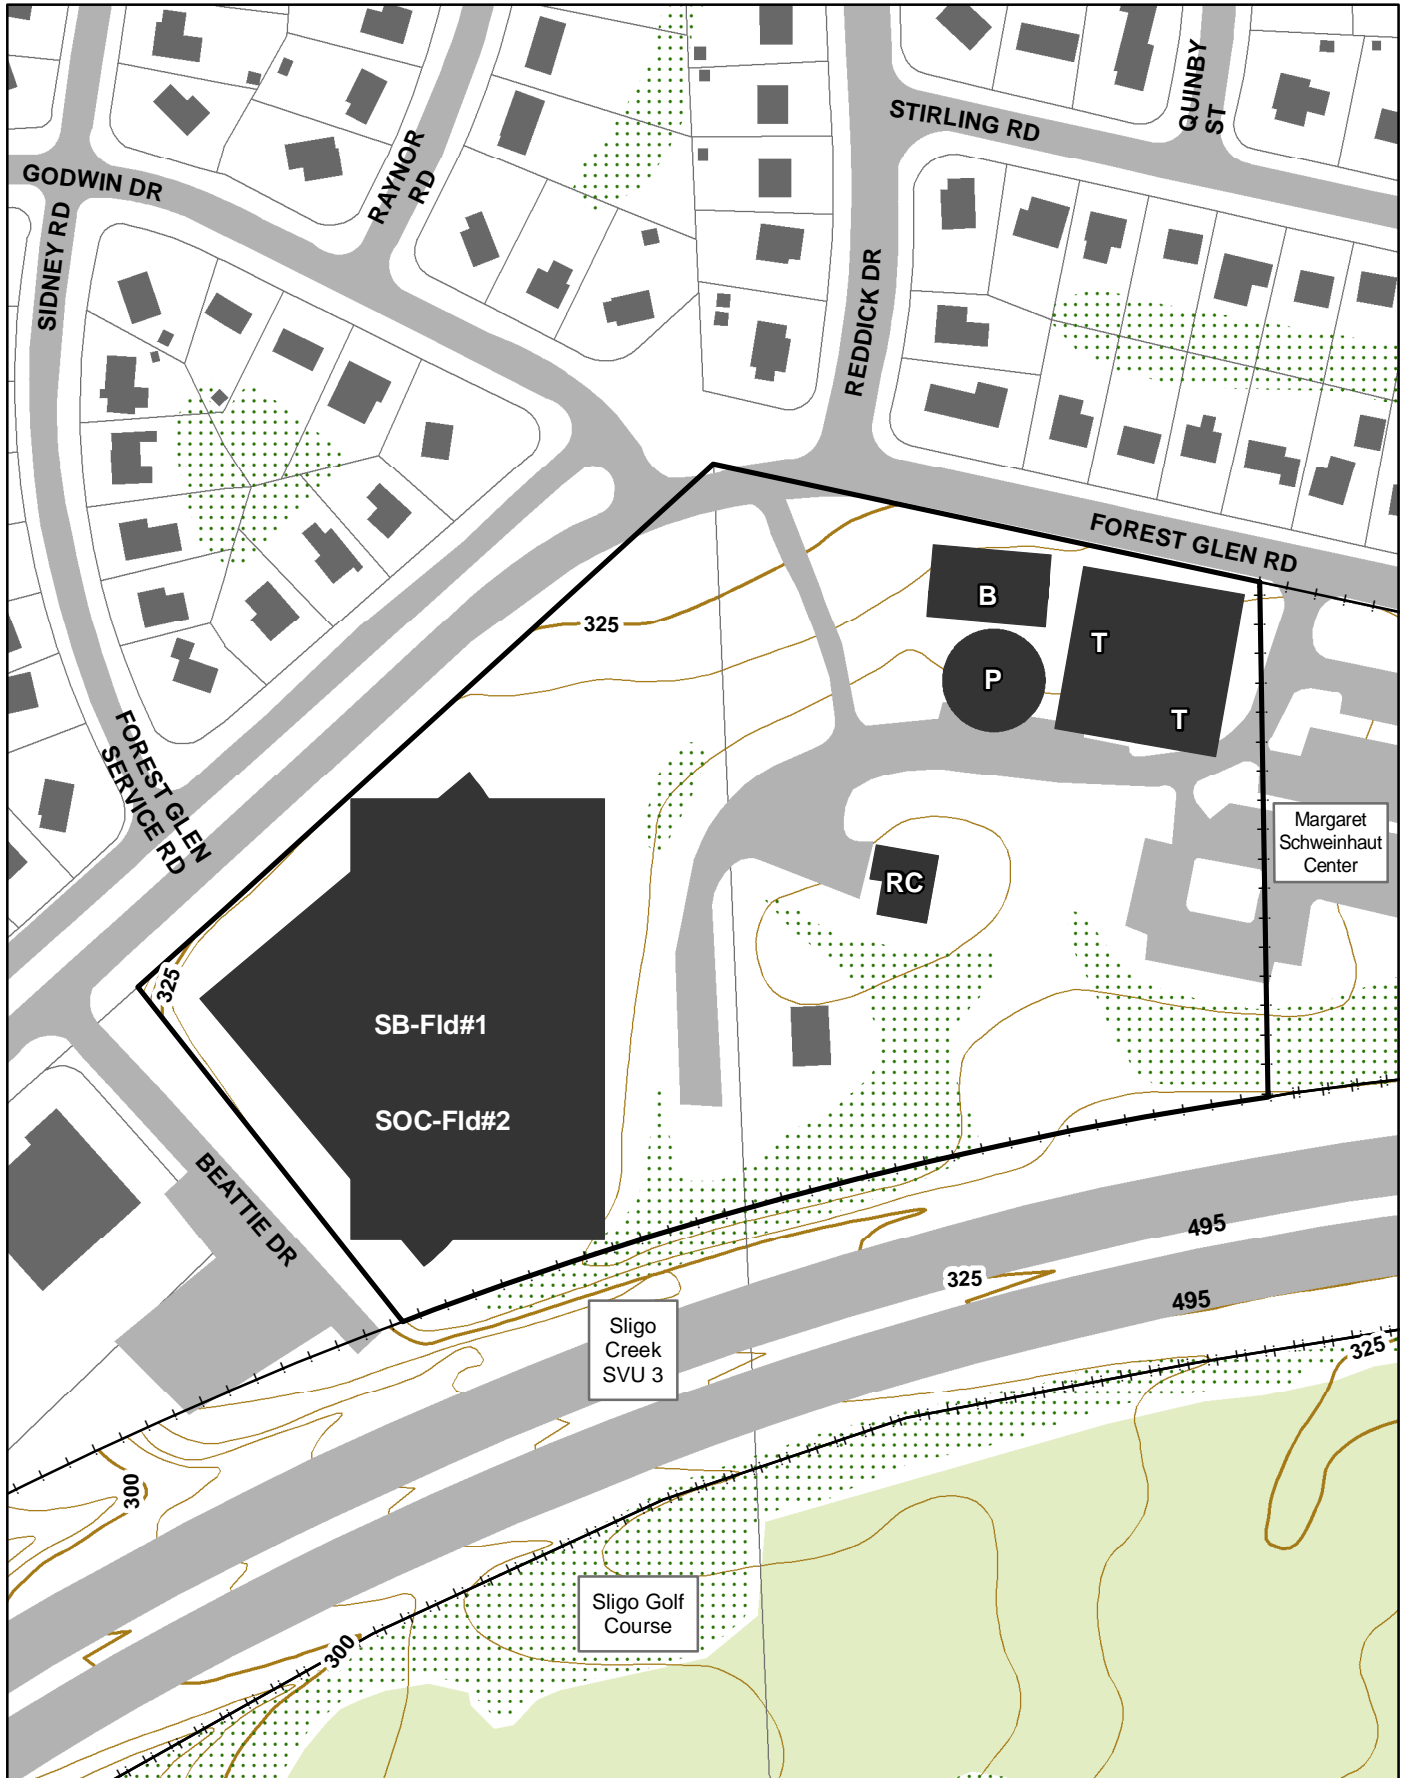

Argyle LP

1030 Forest Glen Road, Silver Spring, MD 20901

MANCPPC  Acreage 8.793
Facility Code D04

Region S
Area MB

Date 06-28-2007