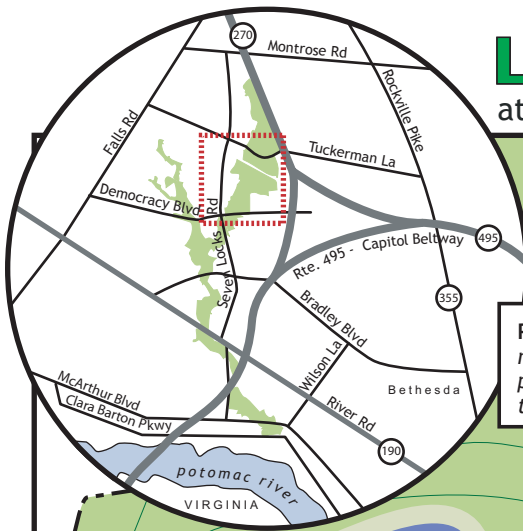

Locust Grove Nature Trails

at Cabin John Regional Park

Updated: Jul 03

Please Note: Trail Connectors are shown solely for neighborhood access. They are not part of the main park trail system and may not be signed or maintained to park standards.