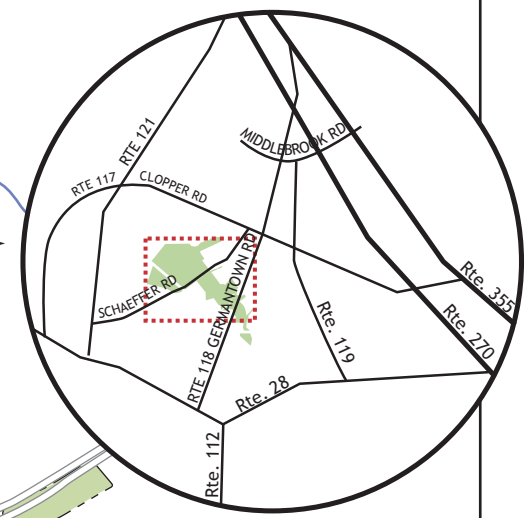

To Hoyles Mill Conservation Park and north

Hoyles Mill Trail

South Germantown Perimeter Trail 2.5 mi

Soccerplex Loop Trail 1.4 mi

Central Park Pond  
Heart Smart Trail .8 mi

Indoor Swim Center

Maintenance Yard

To Seneca State Park

Hoyles Mill Trail

Schaeffer Rd

Germantown Park Dr

DCBA

Rte 118 Germantown Rd

### Legend

- Adventure Playground
- Tot Lot, Tennis & Basketball Courts
- Splash Park Playground, Miniature Golf
- Tot Lot, King Barn Dairy Mooseum
- Discovery Sports Center (MD SoccerPlex)
- Archery Range
- Golf Driving Range
- Picnic Shelters A-D
- Indoor Swim Center

- Hard Surface Trails
- Sidewalks & Trail Connectors
- Natural Surface Trails
- Sidewalks & Trail
- Connectors/Roads & Parking
- Streams & Water
- Buildings
- Soccer Fields 3-24
- Softball/Baseball Fields
- Use extreme caution crossing road