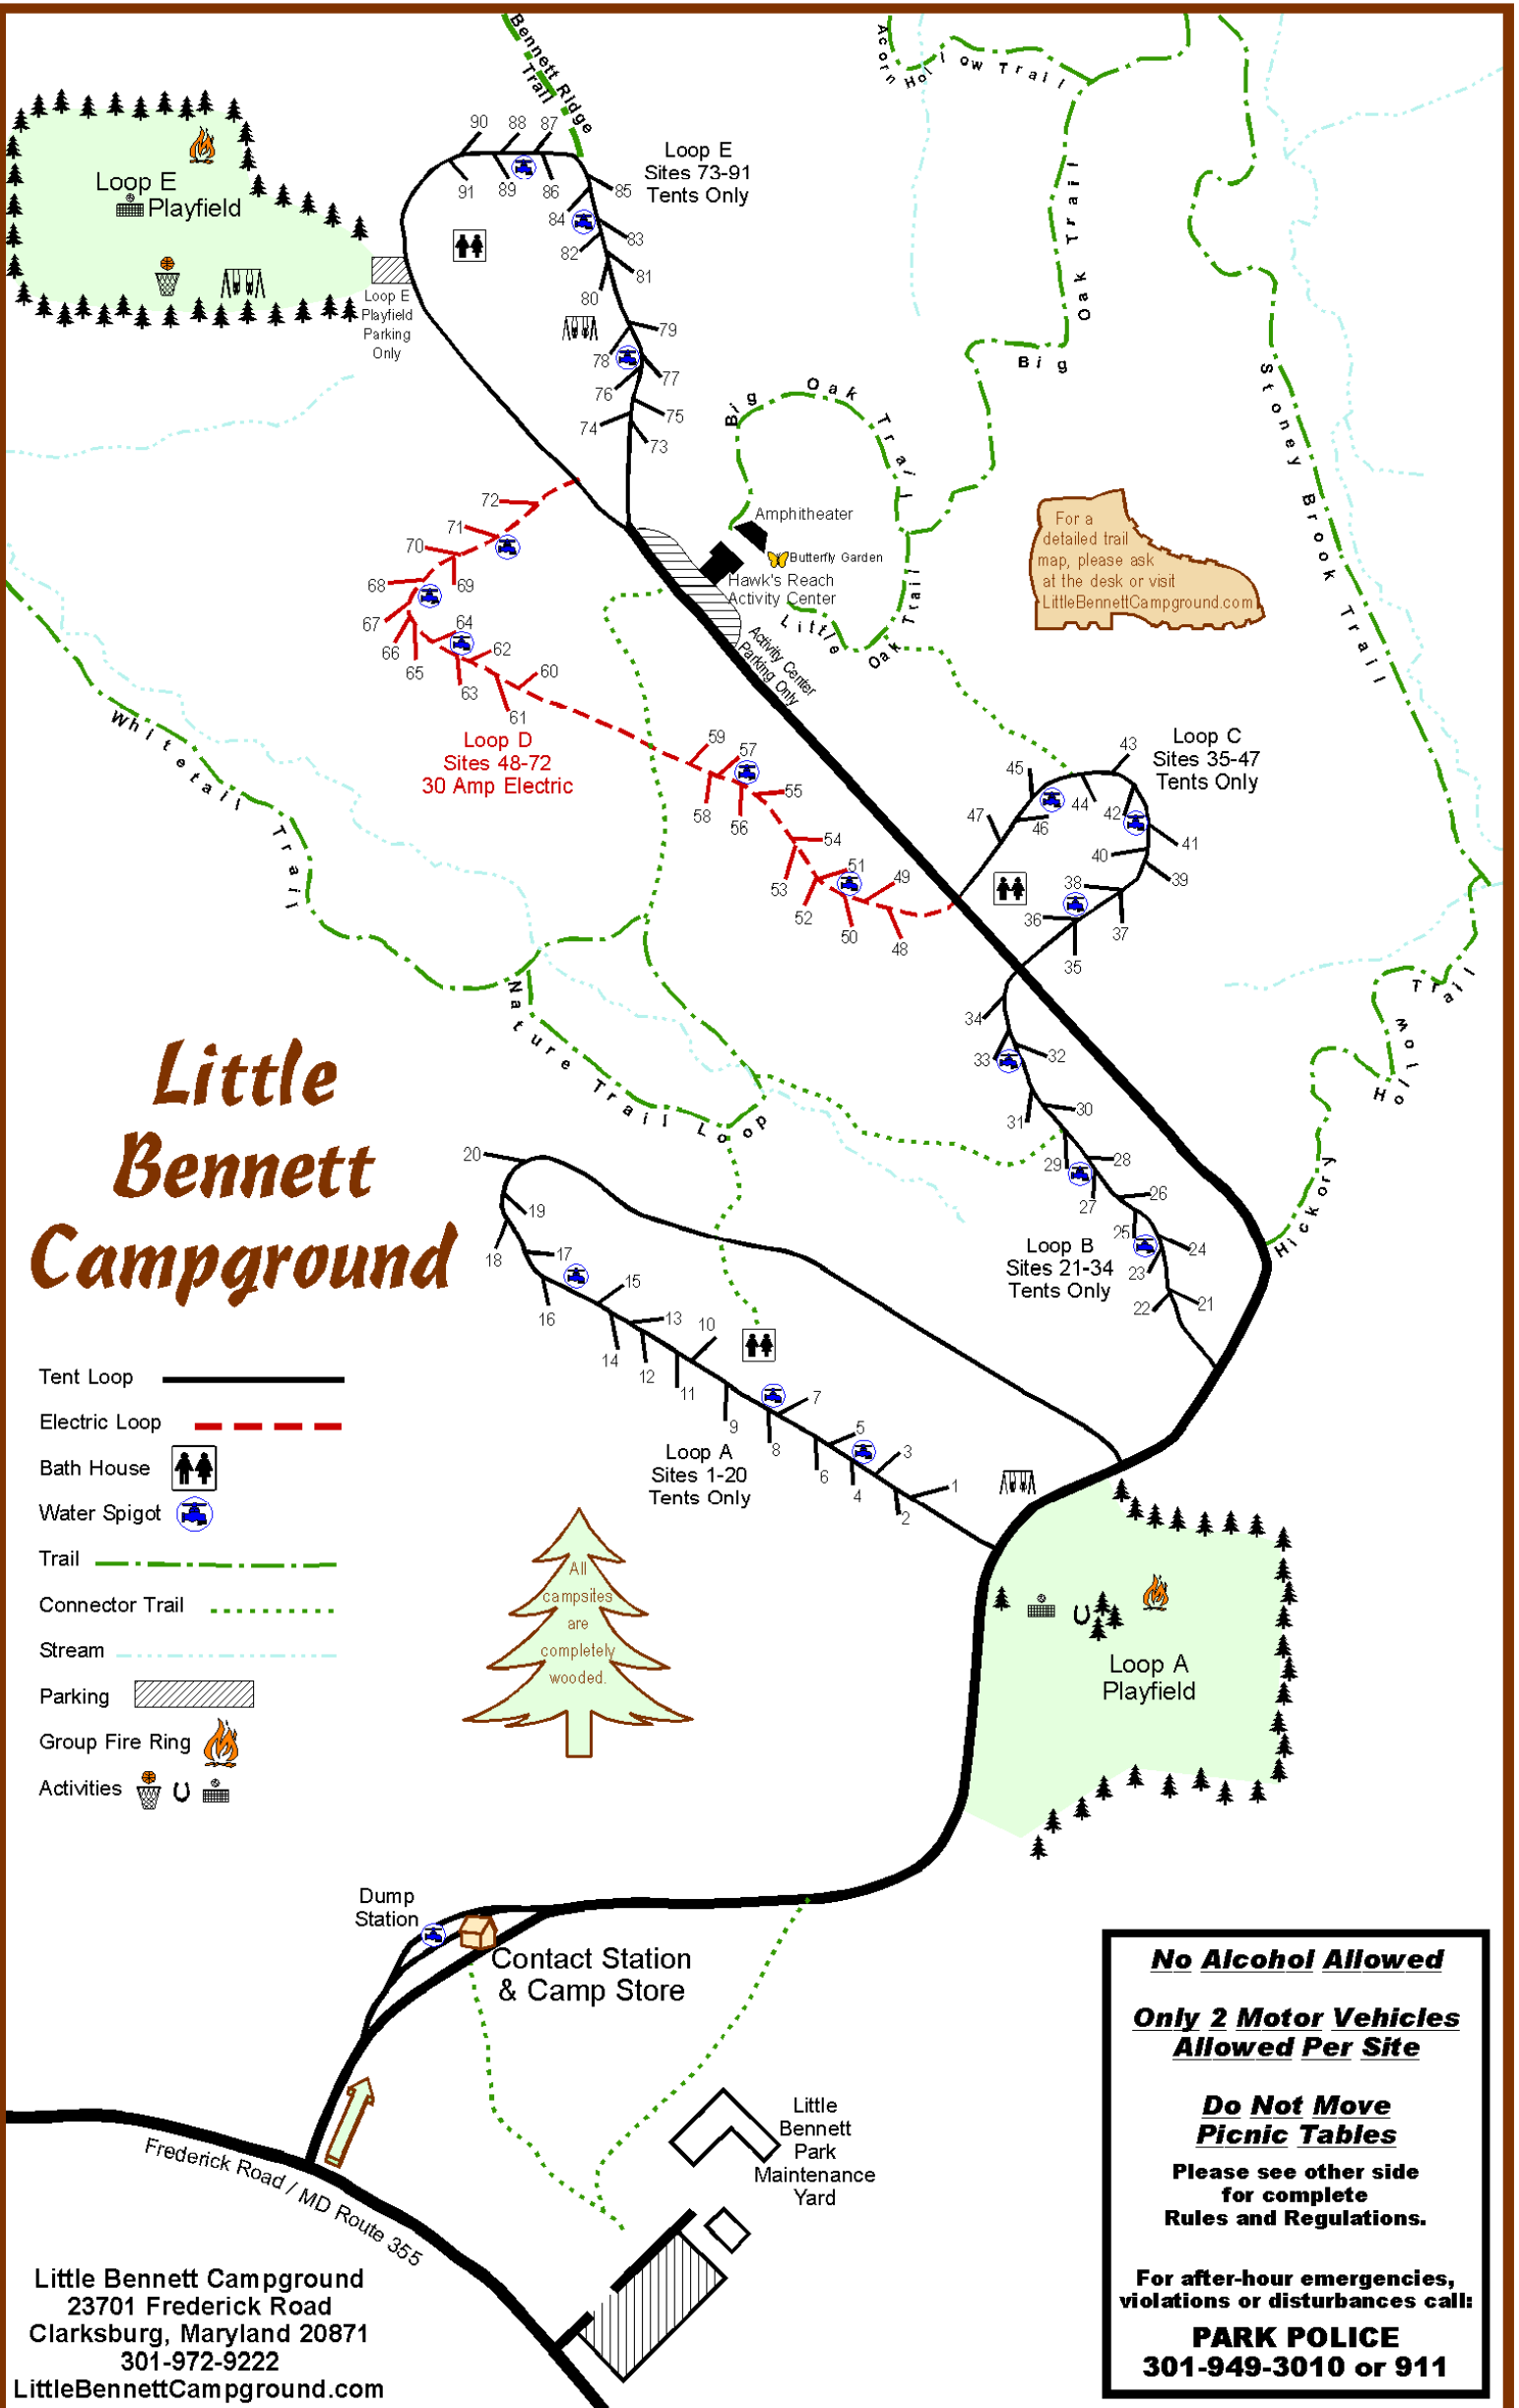

Little Bennett Campground

- Tent Loop
- Electric Loop
- Bath House
- Water Spigot
- Trail
- Connector Trail
- Stream
- Parking
- Group Fire Ring
- Activities

For a detailed trail map, please ask at the desk or visit LittleBennettCampground.com

Little Bennett Campground
 23701 Frederick Road
 Clarksburg, Maryland 20871
 301-972-9222
LittleBennettCampground.com

No Alcohol Allowed
Only 2 Motor Vehicles Allowed Per Site
Do Not Move Picnic Tables
 Please see other side for complete Rules and Regulations.
 For after-hour emergencies, violations or disturbances call
PARK POLICE
301-949-3010 or 911