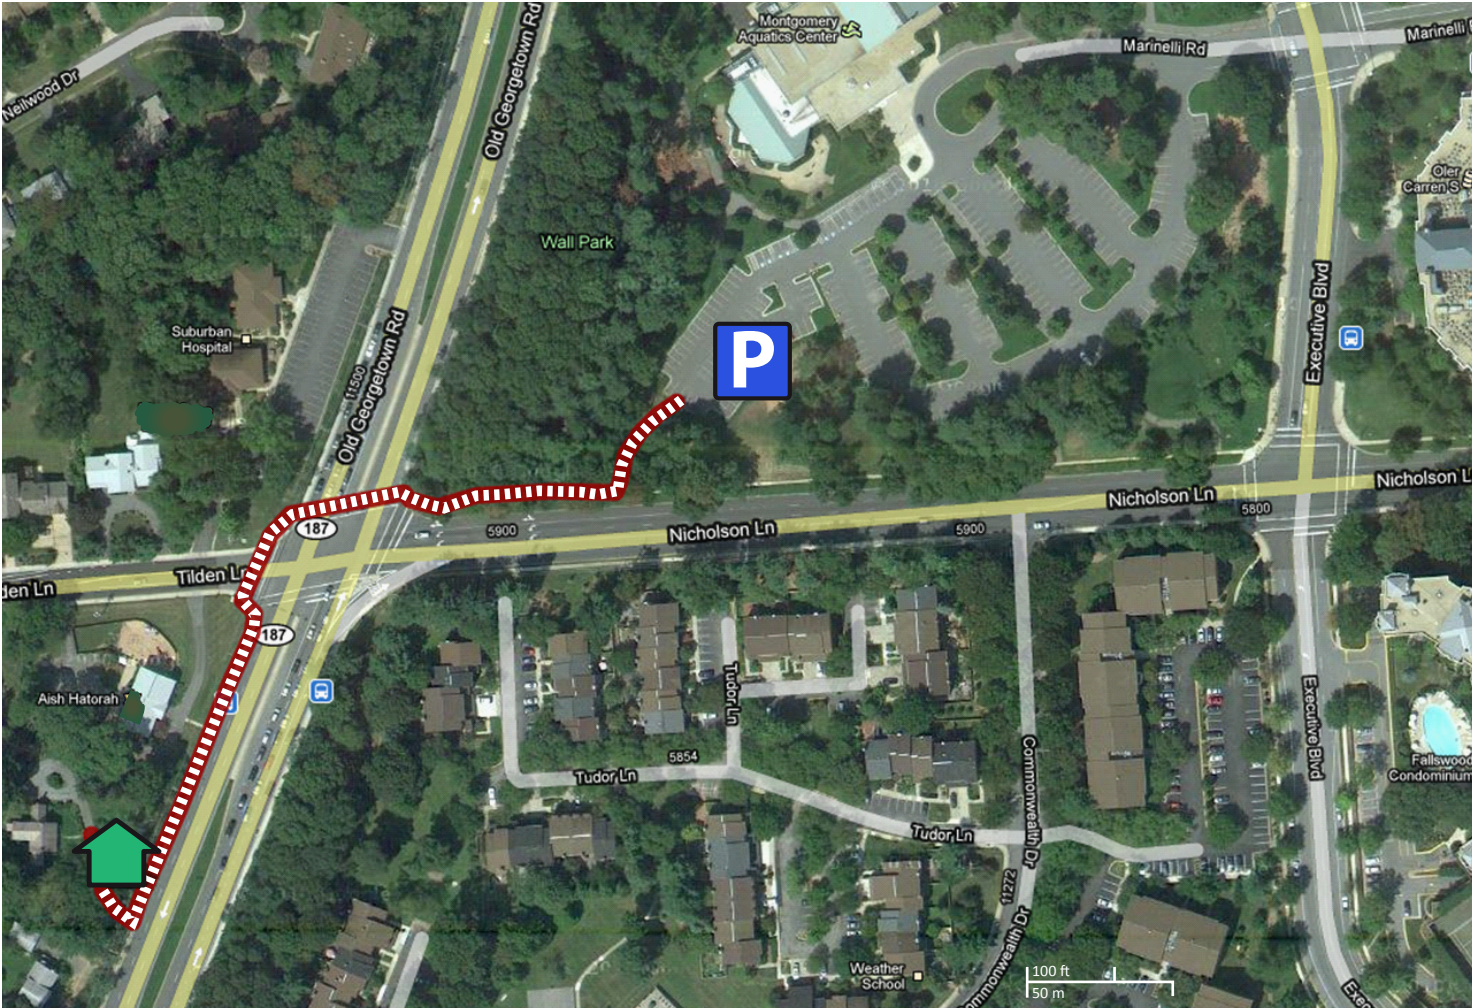

Josiah Henson Special Park - Event Parking

Parking for events held at Josiah Henson Special Park is available ONLY at the Montgomery Aquatics Center, 5900 Executive Blvd., N. Bethesda, MD 20852 just short walk (1.5 blocks / 0.2 mile) to the Park.

P Event Parking at Montgomery Aquatics Center
5900 Executive Blvd., North Bethesda, MD 20852

 **Walking Route to the park**
Parking is available ONLY at the Montgomery Aquatics Center, 0.2 miles from the park

 **Josiah Henson Special Park**
11420 Old Georgetown Rd., North Bethesda, MD 20852

For more information visit
JosiahHensonSite.org