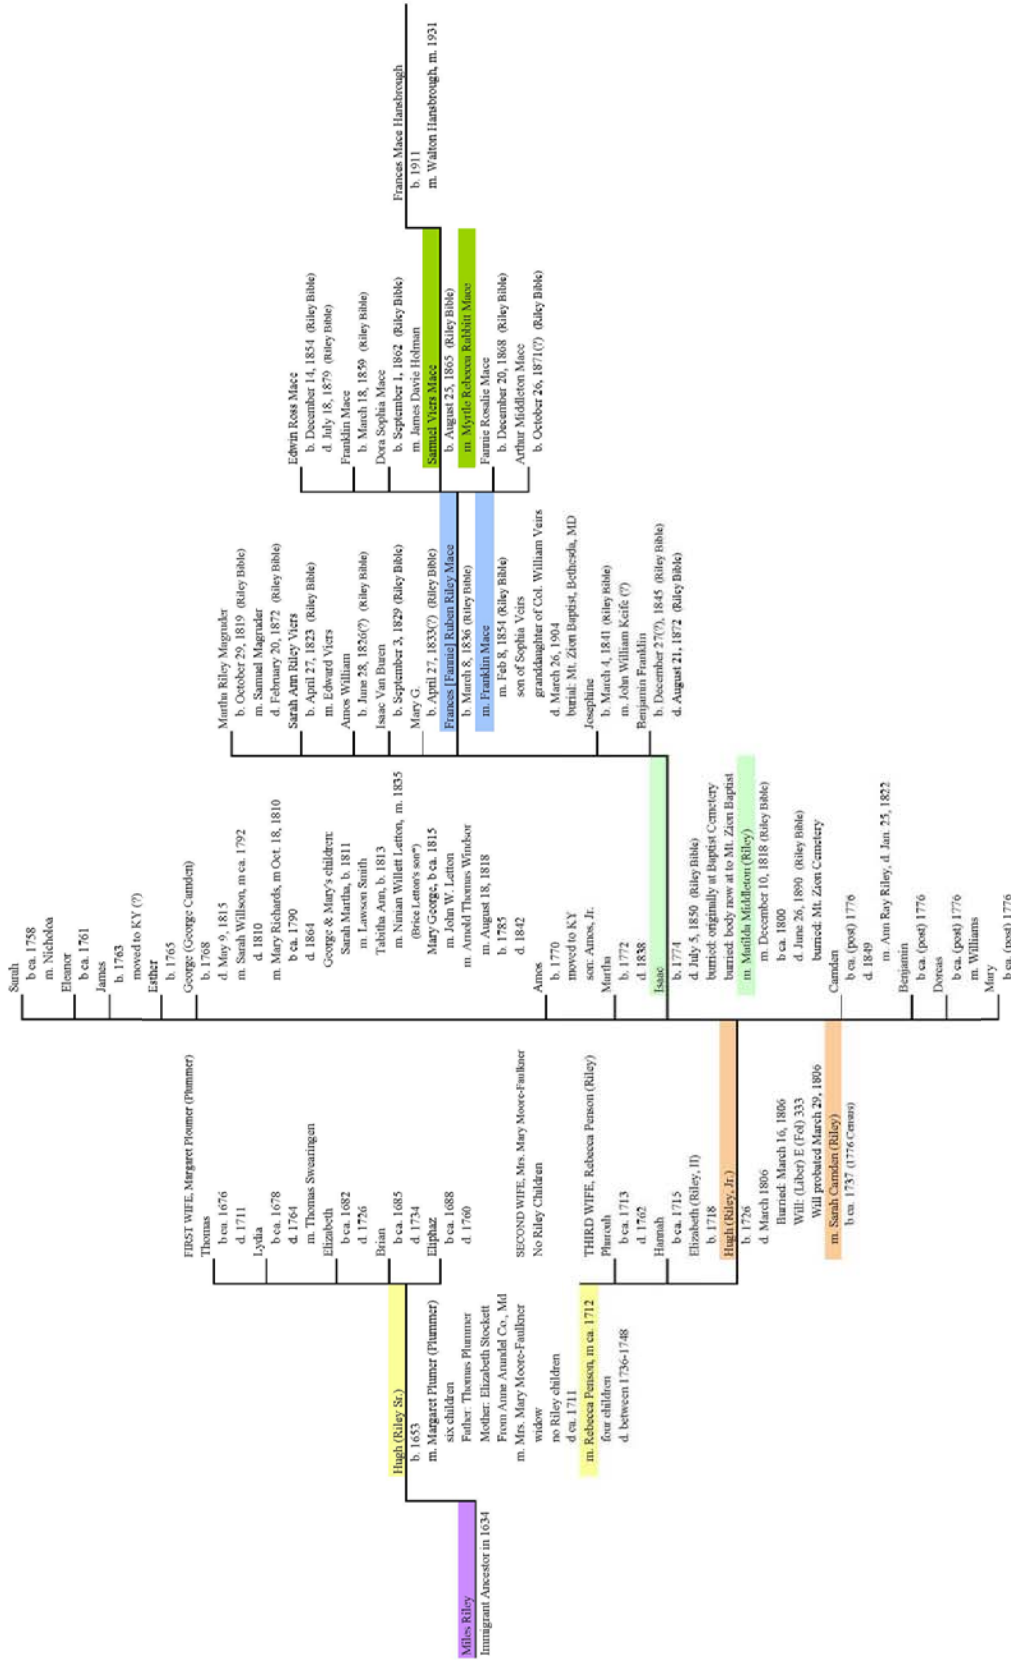

**APPENDIX J:**  
**RILEY FAMILY TREE**

\*Price, b. Mar. 9, 1782, worked as an overseer